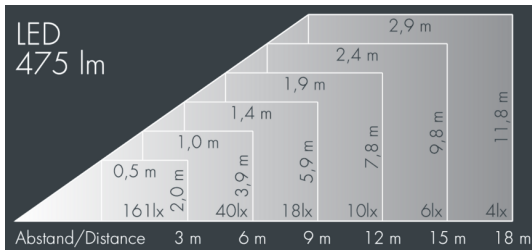

## Monospot 1

8 901 045 029

6 W, 475 lm, 4000 K neutral white,  
linear, vertical 34° / 7°

Customized solutions and modifications are possible: Special RAL, DB or NCS colours as polyester powder coat, luminaires in 2700 K and other colour temperatures and versions for high ambient temperature.

## Specification text

housing made of corrosion-resistant die-cast aluminum AlSi12, polyester powder coated by high-quality and UV-stabilized coating process, Colour: black RAL 7021, all exterior parts are stainless steel, tempered safety glass, anti-reflective coating from 1 side, dark screenprint, silicon gasket, closure with 2 stainless steel screws, mounting bracket: 1 elongated hole  $\varnothing$  7 mm, spacing 18 mm, 1 centre hole  $\varnothing$  8.5 mm, tilt range: 180°, cable gland: M16, connecting terminal: 3 pole, highly efficient faceted rotationally symmetrical reflector, integral driver (AC), CRI > 80, max 3 SDCM, service life L90/B10 > 50.000 h, Beam angle (FWHM): 34° / 7°, luminous flux: 475 lm, wattage: 6 W, delivered lumens 79 lm/W, protection type IP67, protection class I, impact resistance IK08, windage area 0,017 m<sup>2</sup>, dimensions:  $\varnothing$  100 mm, width 113 mm, weight 1 kg

## Specification

Wattage	6 W	Beam angle (FWHM)	34° / 7°
Delivered lumens	79 lm/W	Housing colour	black RAL 7021
Light source	LED 4000 K	Power supply cable	$\varnothing$ 5 – 9 mm
Color Rendering Index	CRI > 80	Protection type	IP67
Colour tolerance	max 3 SDCM	Protection class	I
Lifetime ta 25° C	L90/B10 > 50.000 h	Impact resistance	IK08
Control gear	on / off	Windage area	0,017m <sup>2</sup>
Input voltage AC	100 – 240 V	Dimensions	$\varnothing$ 100 mm, width 113 mm
Voltage protection	1 kV L/N   1 kV L/PE	Weight	1,00 kg
Luminaires per B16A / C16A	154 / 154	Max. ambient temperature ta	45°