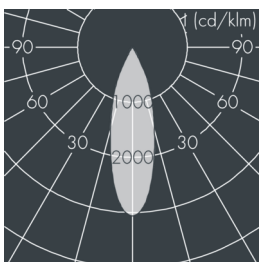

Monospot 3

8 907 255 049

36 W, 3447 lm, 4000 K neutral white,
medium wide beam 30°

Customized solutions and modifications are possible: Special RAL, DB or NCS colours as polyester powder coat, luminaires in 2700 K and other colour temperatures and versions for high ambient temperature.

Specification text

housing made of corrosion-resistant die-cast aluminum AlSi12, polyester powder coated by high-quality and UV-stabilized coating process, Colour: silver grey, all exterior parts are stainless steel, tempered safety glass, anti-reflective coating from 1 side, dark screenprint, silicon gasket, closure with 3 stainless steel screws, for installation on poles Ø 60 - 100 mm, tiltable base made of powder coated aluminum, 2 drilled holes Ø 9 mm, spacing 95 mm, 1 centre hole Ø 13.5 mm, tilt range: 90°, 360° adjustable, cable gland: M20, connecting terminal: 3 pole, highly efficient faceted rotationally symmetrical reflector, integral driver (AC/DC), CRI > 80, max 2 SDCM, service life L90/B10 > 50.000 h, Beam angle (FWHM): 30°, luminous flux: 3447 lm, wattage: 36 W, delivered lumens 96 lm/W, protection type IP67, protection class II, impact resistance IK08, windage area 0,049 m², dimensions: Ø 175 mm, width 200 mm, weight 3.2 kg

IP67 IK08

Specification

Wattage	36 W	Beam angle (FWHM)	30°
Delivered lumens	96 lm/W	Housing colour	silver grey
Light source	LED 4000 K	Power supply cable	Ø 6 – 13 mm
Color Rendering Index	CRI > 80	Protection type	IP67
Colour tolerance	max 2 SDCM	Protection class	II
Lifetime ta 25° C	L90/B10 > 50.000 h	Impact resistance	IK08
Control gear	on / off	Windage area	0,049m ²
Input voltage AC	110 – 240 V	Dimensions	Ø 175 mm, width 200 mm
Input voltage DC	190 – 250 V	Weight	3,20 kg
Voltage protection	4 kV L/N 5 kV L/PE	Max. ambient temperature ta	35°
Luminaires per B16A / C16A	30 / 51		