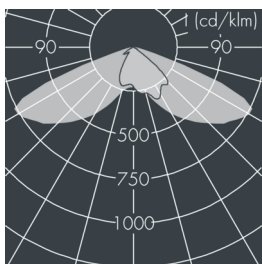

### Monospot 3

8 907 055 189

36 W, 3458 lm, 4000 K neutral white, DALI,  
Street Optic 52° / 138°

Customized solutions and modifications are possible: Special RAL, DB or NCS colours as polyester powder coat, luminaires in 2700 K and other colour temperatures and versions for high ambient temperature.

### Specification text

housing made of corrosion-resistant die-cast aluminum AlSi12, polyester powder coated by high-quality and UV-stabilized coating process, Colour: silver grey, all exterior parts are stainless steel, tempered safety glass, anti-reflective coating from 1 side, dark screenprint, silicon gasket, closure with 3 stainless steel screws, bracket: 2 long holes  $\varnothing$  7 mm, spacing 30-40 mm, 1 centre hole  $\varnothing$  17 mm, tilt range: 180°, cable gland: M20, connecting terminal: 5 pole, lens for batwing light distribution made of highly efficient optical silicon, integral, dimmable driver (DALI), CRI > 85, max 2 SDCM, service life L90/B10 > 50.000 h, Beam angle (FWHM): 52° / 138°, luminous flux: 3458 lm, wattage: 36 W, delivered lumens 96 lm/W, protection type IP67, protection class II, impact resistance IK08, windage area 0,049 m<sup>2</sup>, dimensions:  $\varnothing$  175 mm, width 200 mm, weight 3.7 kg

### Specification

Wattage	36 W	Beam angle (FWHM)	52° / 138°
Delivered lumens	96 lm/W	Housing colour	silver grey
Light source	LED 4000 K	Power supply cable	$\varnothing$ 6 – 13 mm
Color Rendering Index	CRI > 85	Protection type	IP67
Colour tolerance	max 2 SDCM	Protection class	II
Lifetime ta 25° C	L90/B10 > 50.000 h	Impact resistance	IK08
Control gear	DALI	Windage area	0,049m <sup>2</sup>
Input voltage AC	110 – 240 V	Dimensions	$\varnothing$ 175 mm, width 200 mm
Input voltage DC	190 – 250 V	Weight	3,70 kg
Voltage protection	4 kV L/N   5 kV L/PE	Max. ambient temperature ta	30°
Luminaires per B16A / C16A	30 / 51		