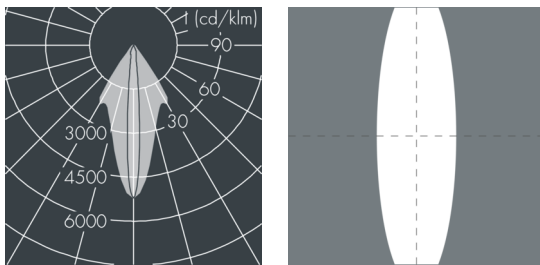

Monospot 3

8 907 046 229

36 W, 2829 lm, 3000 K warm white, 1-10V, linear, vertical 36° / 9°

Customized solutions and modifications are possible: Special RAL, DB or NCS colours as polyester powder coat, luminaires in 2700 K and other colour temperatures and versions for high ambient temperature.

Specification text

housing made of corrosion-resistant die-cast aluminum AlSi12, polyester powder coated by high-quality and UV-stabilized coating process, Colour: black RAL 7021, all exterior parts are stainless steel, tempered safety glass, anti-reflective coating from 1 side, dark screenprint, silicon gasket, closure with 3 stainless steel screws, bracket: 2 long holes \varnothing 7 mm, spacing 30-40 mm, 1 centre hole \varnothing 17 mm, tilt range: 180°, cable gland: M20, connecting terminal: 5 pole, highly efficient faceted rotationally symmetrical reflector, integral driver (dimnable 1-10V), CRI > 80, max 2 SDCM, service life L90/B10 > 50.000 h, Beam angle (FWHM): 36° / 9°, luminous flux: 2829 lm, wattage: 36 W, delivered lumens 79 lm/W, protection type IP67, protection class II, impact resistance IK08, windage area 0,049 m², dimensions: \varnothing 175 mm, width 200 mm, weight 3 kg

IP67 IK08

Specification

Wattage	36 W	Beam angle (FWHM)	36° / 9°
Delivered lumens	79 lm/W	Housing colour	black RAL 7021
Light source	LED 3000 K	Power supply cable	\varnothing 6 – 13 mm
Color Rendering Index	CRI > 80	Protection type	IP67
Colour tolerance	max 2 SDCM	Protection class	II
Lifetime ta 25° C	L90/B10 > 50.000 h	Impact resistance	IK08
Control gear	1-10V	Windage area	0,049m ²
Input voltage AC	110 – 240 V	Dimensions	\varnothing 175 mm, width 200 mm
Input voltage DC	190 – 250 V	Weight	3,00 kg
Voltage protection	4 kV L/N 5 kV L/PE	Max. ambient temperature ta	35°
Luminaires per B16A / C16A	30 / 51		