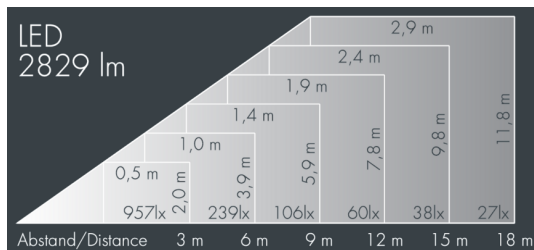

Monospot 3

8 907 046 229

36 W, 2829 lm, 3000 K warm white, 1-10V, linear, vertical 36° / 9°

Customized solutions and modifications are possible: Special RAL, DB or NCS colours as polyester powder coat, luminaires in 2700 K and other colour temperatures and versions for high ambient temperature.

Specification text

housing made of corrosion-resistant die-cast aluminum AlSi12, polyester powder coated by high-quality and UV-stabilized coating process, Colour: black RAL 7021, all exterior parts are stainless steel, tempered safety glass, anti-reflective coating from 1 side, dark screenprint, silicon gasket, closure with 3 stainless steel screws, bracket: 2 long holes \varnothing 7 mm, spacing 30-40 mm, 1 centre hole \varnothing 17 mm, tilt range: 180°, cable gland: M20, connecting terminal: 5 pole, highly efficient faceted rotationally symmetrical reflector, integral driver (dimnable 1-10V), CRI > 80, max 2 SDCM, service life L90/B10 > 50.000 h, Beam angle (FWHM): 36° / 9°, luminous flux: 2829 lm, wattage: 36 W, delivered lumens 79 lm/W, protection type IP67, protection class II, impact resistance IK08, windage area 0,049 m², dimensions: \varnothing 175 mm, width 200 mm, weight 3 kg

IP67 IK08

Specification

Wattage	36 W	Beam angle (FWHM)	36° / 9°
Delivered lumens	79 lm/W	Housing colour	black RAL 7021
Light source	LED 3000 K	Power supply cable	\varnothing 6 – 13 mm
Color Rendering Index	CRI > 80	Protection type	IP67
Colour tolerance	max 2 SDCM	Protection class	II
Lifetime ta 25° C	L90/B10 > 50.000 h	Impact resistance	IK08
Control gear	1-10V	Windage area	0,049m ²
Input voltage AC	110 – 240 V	Dimensions	\varnothing 175 mm, width 200 mm
Input voltage DC	190 – 250 V	Weight	3,00 kg
Voltage protection	4 kV L/N 5 kV L/PE	Max. ambient temperature ta	35°
Luminaires per B16A / C16A	30 / 51		