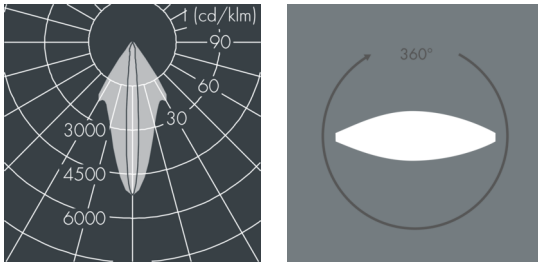

Monospot 3

8 903 056 079

36 W, 2603 lm, 3000 K warm white,
linear, rotatable 36° / 9°

Customized solutions and modifications are possible: Special RAL, DB or NCS colours as polyester powder coat, luminaires in 2700 K and other colour temperatures and versions for high ambient temperature.

Specification text

housing made of corrosion-resistant die-cast aluminum AlSi12, polyester powder coated by high-quality and UV-stabilized coating process, Colour: silver grey, all exterior parts are stainless steel, tempered safety glass, anti-reflective coating from 1 side, continuously adjustable through 360° from outside the luminaire, silicon gasket, closure with 3 stainless steel screws, bracket: 2 long holes \varnothing 7 mm, spacing 30-40 mm, 1 centre hole \varnothing 17 mm, tilt range: 180°, cable gland: M20, connecting terminal: 3 pole, highly efficient faceted rotationally symmetrical reflector, integral driver (AC/DC), CRI > 80, max 2 SDCM, service life L90/B10 > 50.000 h, Beam angle (FWHM): 36° / 9°, luminous flux: 2603 lm, wattage: 36 W, delivered lumens 72 lm/W, protection type IP67, protection class I, impact resistance IK08, windage area 0,049 m², dimensions: \varnothing 175 mm, width 200 mm, weight 3.2 kg

Specification

Wattage	36 W	Beam angle (FWHM)	36° / 9°
Delivered lumens	72 lm/W	Housing colour	silver grey
Light source	LED 3000 K	Power supply cable	\varnothing 6 – 13 mm
Color Rendering Index	CRI > 80	Protection type	IP67
Colour tolerance	max 2 SDCM	Protection class	I
Lifetime ta 25° C	L90/B10 > 50.000 h	Impact resistance	IK08
Control gear	on / off	Windage area	0,049m ²
Input voltage AC	110 – 240 V	Dimensions	\varnothing 175 mm, width 200 mm
Input voltage DC	190 – 250 V	Weight	3,20 kg
Voltage protection	4 kV L/N 5 kV L/PE	Max. ambient temperature ta	35°
Luminaires per B16A / C16A	30 / 51		