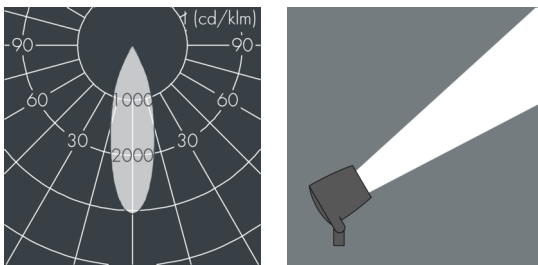

### Monospot 3

8 903 056 049

36 W, 3283 lm, 3000 K warm white,  
medium wide beam 30°

Customized solutions and modifications are possible: Special RAL, DB or NCS colours as polyester powder coat, luminaires in 2700 K and other colour temperatures and versions for high ambient temperature.

### Specification text

housing made of corrosion-resistant die-cast aluminum AlSi12, polyester powder coated by high-quality and UV-stabilized coating process, Colour: silver grey, all exterior parts are stainless steel, tempered safety glass, anti-reflective coating from 1 side, dark screenprint, silicon gasket, closure with 3 stainless steel screws, bracket: 2 long holes  $\varnothing$  7 mm, spacing 30-40 mm, 1 centre hole  $\varnothing$  17 mm, tilt range: 180°, cable gland: M20, connecting terminal: 3 pole, highly efficient faceted rotationally symmetrical reflector, integral driver (AC/DC), CRI > 80, max 2 SDCM, service life L90/B10 > 50.000 h, Beam angle (FWHM): 30°, luminous flux: 3283 lm, wattage: 36 W, delivered lumens 91 lm/W, protection type IP67, protection class I, impact resistance IK08, windage area 0,049 m<sup>2</sup>, dimensions:  $\varnothing$  175 mm, width 200 mm, weight 3 kg

### Specification

Wattage	36 W	Beam angle (FWHM)	30°
Delivered lumens	91 lm/W	Housing colour	silver grey
Light source	LED 3000 K	Power supply cable	$\varnothing$ 6 – 13 mm
Color Rendering Index	CRI > 80	Protection type	IP67
Colour tolerance	max 2 SDCM	Protection class	I
Lifetime ta 25° C	L90/B10 > 50.000 h	Impact resistance	IK08
Control gear	on / off	Windage area	0,049m <sup>2</sup>
Input voltage AC	110 – 240 V	Dimensions	$\varnothing$ 175 mm, width 200 mm
Input voltage DC	190 – 250 V	Weight	3,00 kg
Voltage protection	4 kV L/N   5 kV L/PE	Max. ambient temperature ta	35°
Luminaires per B16A / C16A	30 / 51		