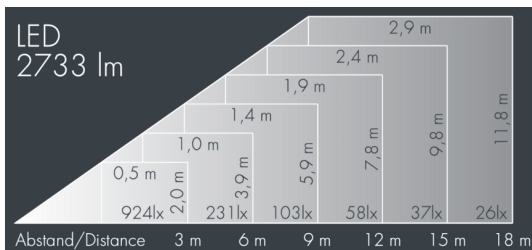

Monospot 3

8 903 055 279

36 W, 2733 lm, 4000 K neutral white, 1-10V, linear, rotatable 36° / 9°

Customized solutions and modifications are possible: Special RAL, DB or NCS colours as polyester powder coat, luminaires in 2700 K and other colour temperatures and versions for high ambient temperature.

Specification text

housing made of corrosion-resistant die-cast aluminum AlSi12, polyester powder coated by high-quality and UV-stabilized coating process, Colour: silver grey, all exterior parts are stainless steel, tempered safety glass, anti-reflective coating from 1 side, silicon gasket, closure with 3 stainless steel screws, bracket: 2 long holes \varnothing 7 mm, spacing 30-40 mm, 1 centre hole \varnothing 17 mm, tilt range: 180°, cable gland: M20, connecting terminal: 5 pole, highly efficient faceted rotationally symmetrical reflector, integral driver (dimnable 1-10V), CRI > 80, max 2 SDCM, service life L90/B10 > 50.000 h, Beam angle (FWHM): 36° / 9°, luminous flux: 2733 lm, wattage: 36 W, delivered lumens 76 lm/W, protection type IP67, protection class I, impact resistance IK08, windage area 0,049 m², dimensions: \varnothing 175 mm, width 200 mm, weight 3.2 kg

IP67 IK08

Specification

Wattage	36 W	Beam angle (FWHM)	36° / 9°
Delivered lumens	76 lm/W	Housing colour	silver grey
Light source	LED 4000 K	Power supply cable	\varnothing 6 – 13 mm
Color Rendering Index	CRI > 80	Protection type	IP67
Colour tolerance	max 2 SDCM	Protection class	I
Lifetime ta 25° C	L90/B10 > 50.000 h	Impact resistance	IK08
Control gear	1-10V	Windage area	0,049m ²
Input voltage AC	110 – 240 V	Dimensions	\varnothing 175 mm, width 200 mm
Input voltage DC	190 – 250 V	Weight	3,20 kg
Voltage protection	4 kV L/N 5 kV L/PE	Max. ambient temperature ta	35°
Luminaires per B16A / C16A	30 / 51		