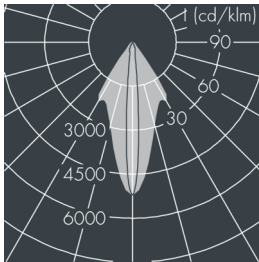

Monospot 3

8 903 055 279

36 W, 2733 lm, 4000 K neutral white, 1-10V, linear, rotatable 36° / 9°

Customized solutions and modifications are possible: Special RAL, DB or NCS colours as polyester powder coat, luminaires in 2700 K and other colour temperatures and versions for high ambient temperature.

Specification text

housing made of corrosion-resistant die-cast aluminum AlSi12, polyester powder coated by high-quality and UV-stabilized coating process, Colour: silver grey, all exterior parts are stainless steel, tempered safety glass, anti-reflective coating from 1 side, silicon gasket, closure with 3 stainless steel screws, bracket: 2 long holes \varnothing 7 mm, spacing 30-40 mm, 1 centre hole \varnothing 17 mm, tilt range: 180°, cable gland: M20, connecting terminal: 5 pole, highly efficient faceted rotationally symmetrical reflector, integral driver (dimnable 1-10V), CRI > 80, max 2 SDCM, service life L90/B10 > 50.000 h, Beam angle (FWHM): 36° / 9°, luminous flux: 2733 lm, wattage: 36 W, delivered lumens 76 lm/W, protection type IP67, protection class I, impact resistance IK08, windage area 0,049 m², dimensions: \varnothing 175 mm, width 200 mm, weight 3.2 kg

IP67 IK08

Specification

Wattage	36 W	Beam angle (FWHM)	36° / 9°
Delivered lumens	76 lm/W	Housing colour	silver grey
Light source	LED 4000 K	Power supply cable	\varnothing 6 – 13 mm
Color Rendering Index	CRI > 80	Protection type	IP67
Colour tolerance	max 2 SDCM	Protection class	I
Lifetime ta 25° C	L90/B10 > 50.000 h	Impact resistance	IK08
Control gear	1-10V	Windage area	0,049m ²
Input voltage AC	110 – 240 V	Dimensions	\varnothing 175 mm, width 200 mm
Input voltage DC	190 – 250 V	Weight	3,20 kg
Voltage protection	4 kV L/N 5 kV L/PE	Max. ambient temperature ta	35°
Luminaires per B16A / C16A	30 / 51		