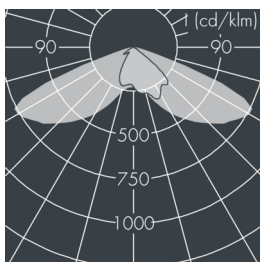

Monospot 3

8 903 045 089

36 W, 3458 lm, 4000 K neutral white,
Street Optic 52° / 138°

Customized solutions and modifications are possible: Special RAL, DB or NCS colours as polyester powder coat, luminaires in 2700 K and other colour temperatures and versions for high ambient temperature.

Specification text

housing made of corrosion-resistant die-cast aluminum AlSi12, polyester powder coated by high-quality and UV-stabilized coating process, Colour: black RAL 7021, all exterior parts are stainless steel, tempered safety glass, anti-reflective coating from 1 side, dark screenprint, silicon gasket, closure with 3 stainless steel screws, bracket: 2 long holes \varnothing 7 mm, spacing 30-40 mm, 1 centre hole \varnothing 17 mm, tilt range: 180°, cable gland: M20, connecting terminal: 3 pole, lens for batwing light distribution made of highly efficient optical silicon, integral driver (AC/DC), CRI > 85, max 2 SDCM, service life L90/B10 > 50.000 h, Beam angle (FWHM): 52° / 138°, luminous flux: 3458 lm, wattage: 36 W, delivered lumens 96 lm/W, protection type IP67, protection class I, impact resistance IK08, windage area 0,049 m², dimensions: \varnothing 175 mm, width 200 mm, weight 3.7 kg

IP67 IK08

Specification

Wattage	36 W	Beam angle (FWHM)	52° / 138°
Delivered lumens	96 lm/W	Housing colour	black RAL 7021
Light source	LED 4000 K	Power supply cable	\varnothing 6 – 13 mm
Color Rendering Index	CRI > 85	Protection type	IP67
Colour tolerance	max 2 SDCM	Protection class	I
Lifetime ta 25° C	L90/B10 > 50.000 h	Impact resistance	IK08
Control gear	on / off	Windage area	0,049m ²
Input voltage AC	110 – 240 V	Dimensions	\varnothing 175 mm, width 200 mm
Input voltage DC	190 – 250 V	Weight	3,70 kg
Voltage protection	4 kV L/N 5 kV L/PE	Max. ambient temperature ta	30°
Luminaires per B16A / C16A	30 / 51		