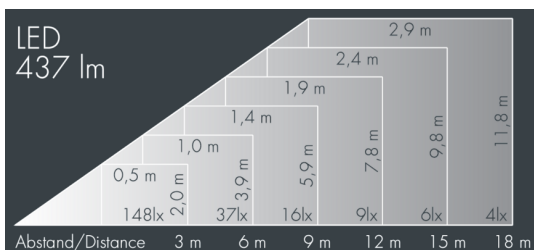

## Monospot 1

8 901 065 079

6 W, 437 lm, 4000 K neutral white,  
linear, rotatable 34° / 7°

Customized solutions and modifications are possible: Special RAL, DB or NCS colours as polyester powder coat, luminaires in 2700 K and other colour temperatures and versions for high ambient temperature.

## Specification text

housing made of corrosion-resistant die-cast aluminum AlSi12, polyester powder coated by high-quality and UV-stabilized coating process, Colour: white RAL 9002, all exterior parts are stainless steel, tempered safety glass, anti-reflective coating from 1 side, silicon gasket, closure with 2 stainless steel screws, mounting bracket: 1 elongated hole  $\varnothing$  7 mm, spacing 18 mm, 1 centre hole  $\varnothing$  8.5 mm, tilt range: 180°, cable gland: M16, connecting terminal: 3 pole, highly efficient faceted rotationally symmetrical reflector, integral driver (AC), CRI > 80, max 3 SDCM, service life L90/B10 > 50.000 h, Beam angle (FWHM): 34° / 7°, luminous flux: 437 lm, wattage: 6 W, delivered lumens 73 lm/W, protection type IP67, protection class I, impact resistance IK08, windage area 0,017 m<sup>2</sup>, dimensions:  $\varnothing$  100 mm, width 113 mm, weight 1.1 kg

## Specification

Wattage	6 W	Beam angle (FWHM)	34° / 7°
Delivered lumens	73 lm/W	Housing colour	white RAL 9002
Light source	LED 4000 K	Power supply cable	$\varnothing$ 5 – 9 mm
Color Rendering Index	CRI > 80	Protection type	IP67
Colour tolerance	max 3 SDCM	Protection class	I
Lifetime ta 25° C	L90/B10 > 50.000 h	Impact resistance	IK08
Control gear	on / off	Windage area	0,017m <sup>2</sup>
Input voltage AC	100 – 240 V	Dimensions	$\varnothing$ 100 mm, width 113 mm
Voltage protection	1 kV L/N   1 kV L/PE	Weight	1,10 kg
Luminaires per B16A / C16A	154 / 154	Max. ambient temperature ta	45°