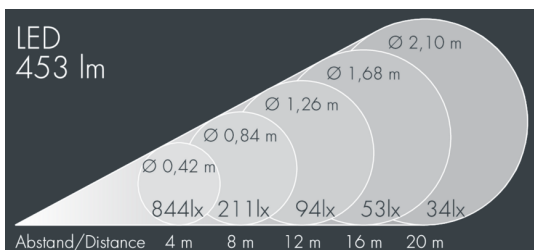

## Monospot 1

8 901 065 019

6 W, 453 lm, 4000 K neutral white,  
narrow beam 6°

Customized solutions and modifications are possible: Special RAL, DB or NCS colours as polyester powder coat, luminaires in 2700 K and other colour temperatures and versions for high ambient temperature.

## Specification text

housing made of corrosion-resistant die-cast aluminum AlSi12, polyester powder coated by high-quality and UV-stabilized coating process, Colour: white RAL 9002, all exterior parts are stainless steel, tempered safety glass, anti-reflective coating from 1 side, dark screenprint, silicon gasket, closure with 2 stainless steel screws, mounting bracket: 1 elongated hole  $\varnothing$  7 mm, spacing 18 mm, 1 centre hole  $\varnothing$  8.5 mm, tilt range: 180°, cable gland: M16, connecting terminal: 3 pole, highly efficient faceted rotationally symmetrical reflector, integral driver (AC), CRI > 80, max 3 SDCM, service life L90/B10 > 50.000 h, Beam angle (FWHM): 6°, luminous flux: 453 lm, wattage: 6 W, delivered lumens 76 lm/W, protection type IP67, protection class I, impact resistance IK08, windage area 0,017 m<sup>2</sup>, dimensions:  $\varnothing$  100 mm, width 113 mm, weight 1 kg

## Specification

Wattage	6 W	Beam angle (FWHM)	6°
Delivered lumens	76 lm/W	Housing colour	white RAL 9002
Light source	LED 4000 K	Power supply cable	$\varnothing$ 5 – 9 mm
Color Rendering Index	CRI > 80	Protection type	IP67
Colour tolerance	max 3 SDCM	Protection class	I
Lifetime ta 25° C	L90/B10 > 50.000 h	Impact resistance	IK08
Control gear	on / off	Windage area	0,017m <sup>2</sup>
Input voltage AC	100 – 240 V	Dimensions	$\varnothing$ 100 mm, width 113 mm
Voltage protection	1 kV L/N   1 kV L/PE	Weight	1,00 kg
Luminaires per B16A / C16A	154 / 154	Max. ambient temperature ta	45°