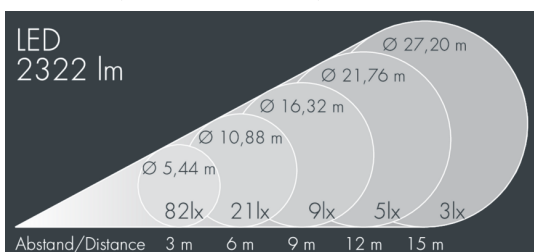

## Monospot S3

8 993 056 059

28 W, 2322 lm, 3000 K warm white,  
wide beam (with indirect reflector) 84°

Customized solutions and modifications are possible: Special RAL, DB or NCS colours as polyester powder coat, luminaires in 2700 K and other colour temperatures and versions for high ambient temperature.

## Specification text

housing made of corrosion-resistant die-cast aluminum AlSi12, polyester powder coated by high-quality and UV-stabilized coating process, Colour: silver grey, all exterior parts are stainless steel, tempered safety glass, anti-reflective coating from 1 side, dark screenprint, silicon gasket, closure with 3 stainless steel screws, mounting bracket: 2 drilled holes Ø 7 mm, spacing 30-40 mm, 1 centre hole Ø 17 mm, tilt range: 180°, cable gland: M16, connecting terminal: 3 pole, highly efficient faceted rotationally symmetrical reflector, integral driver (AC/DC), CRI > 80, max 3 SDCM, service life L80/B20 > 50.000 h, Beam angle (FWHM): 84°, luminous flux: 2322 lm, wattage: 28 W, delivered lumens 82 lm/W, protection type IP67, protection class I, impact resistance IK08, windage area 0,016 m<sup>2</sup>, dimensions: Ø 148 mm, width 100 mm, weight 1.7 kg

## Specification

Wattage	28 W	Beam angle (FWHM)	84°
Delivered lumens	82 lm/W	Housing colour	silver grey
Light source	LED 3000 K	Power supply cable	Ø 5 – 9 mm
Color Rendering Index	CRI > 80	Protection type	IP67
Colour tolerance	max 3 SDCM	Protection class	I
Lifetime ta 25° C	L80/B20 > 50.000 h	Impact resistance	IK08
Control gear	on / off	Windage area	0,016m <sup>2</sup>
Input voltage AC	220 – 240 V	Dimensions	Ø 148 mm, width 100 mm
Input voltage DC	220 – 240 V	Weight	1,70 kg
Voltage protection	2 kV L/N   4 kV L/PE	Max. ambient temperature ta	35°
Luminaires per B16A / C16A	50 / 85		