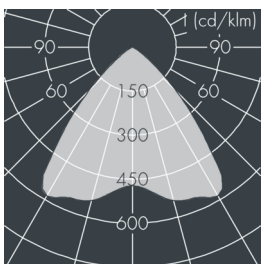

## Monospot S3

8 993 056 059

28 W, 2322 lm, 3000 K warm white,  
wide beam (with indirect reflector) 84°

Customized solutions and modifications are possible: Special RAL, DB or NCS colours as polyester powder coat, luminaires in 2700 K and other colour temperatures and versions for high ambient temperature.

## Specification text

housing made of corrosion-resistant die-cast aluminum AlSi12, polyester powder coated by high-quality and UV-stabilized coating process, Colour: silver grey, all exterior parts are stainless steel, tempered safety glass, anti-reflective coating from 1 side, dark screenprint, silicon gasket, closure with 3 stainless steel screws, mounting bracket: 2 drilled holes Ø 7 mm, spacing 30-40 mm, 1 centre hole Ø 17 mm, tilt range: 180°, cable gland: M16, connecting terminal: 3 pole, highly efficient faceted rotationally symmetrical reflector, integral driver (AC/DC), CRI > 80, max 3 SDCM, service life L80/B20 > 50.000 h, Beam angle (FWHM): 84°, luminous flux: 2322 lm, wattage: 28 W, delivered lumens 82 lm/W, protection type IP67, protection class I, impact resistance IK08, windage area 0,016 m<sup>2</sup>, dimensions: Ø 148 mm, width 100 mm, weight 1.7 kg

## Specification

Wattage	28 W	Beam angle (FWHM)	84°
Delivered lumens	82 lm/W	Housing colour	silver grey
Light source	LED 3000 K	Power supply cable	Ø 5 – 9 mm
Color Rendering Index	CRI > 80	Protection type	IP67
Colour tolerance	max 3 SDCM	Protection class	I
Lifetime ta 25° C	L80/B20 > 50.000 h	Impact resistance	IK08
Control gear	on / off	Windage area	0,016m <sup>2</sup>
Input voltage AC	220 – 240 V	Dimensions	Ø 148 mm, width 100 mm
Input voltage DC	220 – 240 V	Weight	1,70 kg
Voltage protection	2 kV L/N   4 kV L/PE	Max. ambient temperature ta	35°
Luminaires per B16A / C16A	50 / 85		