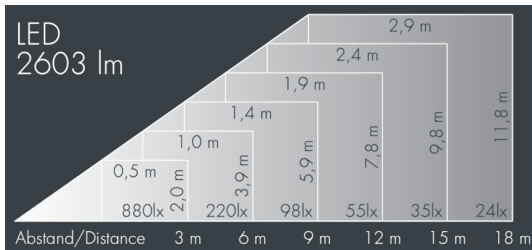

Monospot 3

8 907 046 179

36 W, 2603 lm, 3000 K warm white, DALI, linear, rotatable 36° / 9°

Customized solutions and modifications are possible: Special RAL, DB or NCS colours as polyester powder coat, luminaires in 2700 K and other colour temperatures and versions for high ambient temperature.

Specification text

housing made of corrosion-resistant die-cast aluminum AlSi12, polyester powder coated by high-quality and UV-stabilized coating process, Colour: black RAL 7021, all exterior parts are stainless steel, tempered safety glass, anti-reflective coating from 1 side, silicon gasket, closure with 3 stainless steel screws, bracket: 2 long holes \varnothing 7 mm, spacing 30-40 mm, 1 centre hole \varnothing 17 mm, tilt range: 180°, cable gland: M20, connecting terminal: 5 pole, highly efficient faceted rotationally symmetrical reflector, integral, dimmable driver (DALI), CRI > 80, max 2 SDCM, service life L90/B10 > 50.000 h, Beam angle (FWHM): 36° / 9°, luminous flux: 2603 lm, wattage: 36 W, delivered lumens 72 lm/W, protection type IP67, protection class II, impact resistance IK08, windage area 0,049 m², dimensions: \varnothing 175 mm, width 200 mm, weight 3 kg

  IP67 IK08

Specification

Wattage	36 W	Beam angle (FWHM)	36° / 9°
Delivered lumens	72 lm/W	Housing colour	black RAL 7021
Light source	LED 3000 K	Power supply cable	\varnothing 6 – 13 mm
Color Rendering Index	CRI > 80	Protection type	IP67
Colour tolerance	max 2 SDCM	Protection class	II
Lifetime ta 25° C	L90/B10 > 50.000 h	Impact resistance	IK08
Control gear	DALI	Windage area	0,049m ²
Input voltage AC	110 – 240 V	Dimensions	\varnothing 175 mm, width 200 mm
Input voltage DC	190 – 250 V	Weight	3,00 kg
Voltage protection	4 kV L/N 5 kV L/PE	Max. ambient temperature ta	35°
Luminaires per B16A / C16A	30 / 51		