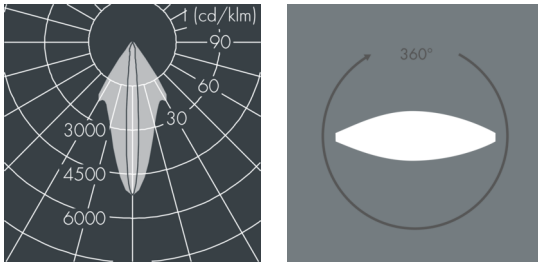

Monospot 3

8 907 046 179

36 W, 2603 lm, 3000 K warm white, DALI, linear, rotatable 36° / 9°

Customized solutions and modifications are possible: Special RAL, DB or NCS colours as polyester powder coat, luminaires in 2700 K and other colour temperatures and versions for high ambient temperature.

Specification text

housing made of corrosion-resistant die-cast aluminum AlSi12, polyester powder coated by high-quality and UV-stabilized coating process, Colour: black RAL 7021, all exterior parts are stainless steel, tempered safety glass, anti-reflective coating from 1 side, silicon gasket, closure with 3 stainless steel screws, bracket: 2 long holes \varnothing 7 mm, spacing 30-40 mm, 1 centre hole \varnothing 17 mm, tilt range: 180°, cable gland: M20, connecting terminal: 5 pole, highly efficient faceted rotationally symmetrical reflector, integral, dimmable driver (DALI), CRI > 80, max 2 SDCM, service life L90/B10 > 50.000 h, Beam angle (FWHM): 36° / 9°, luminous flux: 2603 lm, wattage: 36 W, delivered lumens 72 lm/W, protection type IP67, protection class II, impact resistance IK08, windage area 0,049 m², dimensions: \varnothing 175 mm, width 200 mm, weight 3 kg

  IP67 IK08

Specification

Wattage	36 W	Beam angle (FWHM)	36° / 9°
Delivered lumens	72 lm/W	Housing colour	black RAL 7021
Light source	LED 3000 K	Power supply cable	\varnothing 6 – 13 mm
Color Rendering Index	CRI > 80	Protection type	IP67
Colour tolerance	max 2 SDCM	Protection class	II
Lifetime ta 25° C	L90/B10 > 50.000 h	Impact resistance	IK08
Control gear	DALI	Windage area	0,049m ²
Input voltage AC	110 – 240 V	Dimensions	\varnothing 175 mm, width 200 mm
Input voltage DC	190 – 250 V	Weight	3,00 kg
Voltage protection	4 kV L/N 5 kV L/PE	Max. ambient temperature ta	35°
Luminaires per B16A / C16A	30 / 51		