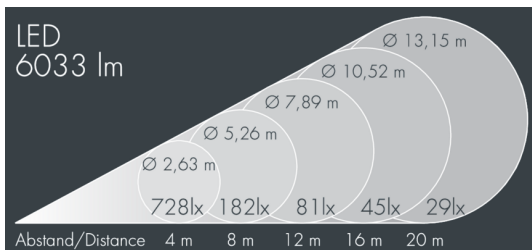

Monospot 4

8 904 265 349

70 W, 6048 lm, 4000 K neutral white, Zhaga 18, medium wide beam 36°

Specification text

housing made of corrosion-resistant die-cast aluminum AlSi12, polyester powder coated by high-quality and UV-stabilized coating process, Colour: white RAL 9002, all exterior parts are stainless steel, tempered safety glass, anti-reflective coating from 1 side, dark screenprint, silicon gasket, closure with 3 stainless steel screws, for installation on poles $\varnothing 60 - 100$ mm, tiltable base made of powder coated aluminum, 2 drilled holes $\varnothing 9$ mm, spacing 95 mm, 1 centre hole $\varnothing 13.5$ mm, tilt range: 90°, 360° adjustable, cable gland: M20, connecting terminal: 3 pole, highly efficient faceted rotationally symmetrical reflector, Integral driver D4i (AC/DC), CRI > 80, max 2 SDCM, service life L90/B10 > 50.000 h, Beam angle (FWHM): 36°, luminous flux: 6048 lm, wattage: 70 W, delivered lumens 86 lm/W, protection type IP67, protection class I, impact resistance IK08, windage area 0,075 m², weight 5.1 kg

Specification

Wattage	70 W	Beam angle (FWHM)	36°
Delivered lumens	86 lm/W	Housing colour	white RAL 9002
Light source	LED 4000 K	Power supply cable	$\varnothing 6 - 13$ mm
Color Rendering Index	CRI > 80	Protection type	IP67
Colour tolerance	max 2 SDCM	Protection class	I
Lifetime ta 25° C	L90/B10 > 50.000 h	Impact resistance	IK08
Control gear	Zhaga 18	Windage area	0,075m ²
Input voltage AC	220 – 240 V	Weight	5,10 kg
Input voltage DC	220 – 240 V	Max. ambient temperature ta	35°
Voltage protection	6 kV L/N 10 kV L/PE		
Luminaires per B16A / C16A	25 / 29		