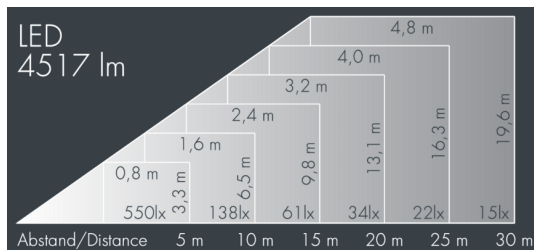

Monospot 4

8 904 256 079

70 W, 4517 lm, 3000 K warm white,
linear, rotatable 36° / 9°

Customized solutions and modifications are possible: Special RAL, DB or NCS colours as polyester powder coat, luminaires in 2700 K and other colour temperatures and versions for high ambient temperature.

Specification text

housing made of corrosion-resistant die-cast aluminum AlSi12, polyester powder coated by high-quality and UV-stabilized coating process, Colour: silver grey, all exterior parts are stainless steel, tempered safety glass, anti-reflective coating from 1 side, silicon gasket, closure with 3 stainless steel screws, for installation on poles Ø 60 - 100 mm, tiltable base made of powder coated aluminum, 2 drilled holes Ø 9 mm, spacing 95 mm, 1 centre hole Ø 13.5 mm, tilt range: 90°, 360° adjustable, cable gland: M20, connecting terminal: 3 pole, highly efficient faceted rotationally symmetrical reflector, integral driver (AC/DC), CRI > 80, max 2 SDCM, service life L90/B10 > 50.000 h, Beam angle (FWHM): 36° / 9°, luminous flux: 4517 lm, wattage: 70 W, delivered lumens 65 lm/W, protection type IP67, protection class I, impact resistance IK08, windage area 0,075 m², dimensions: Ø 215 mm, width 240 mm, weight 5.3 kg

Specification

Wattage	70 W	Beam angle (FWHM)	36° / 9°
Delivered lumens	65 lm/W	Housing colour	silver grey
Light source	LED 3000 K	Power supply cable	Ø 6 - 13 mm
Color Rendering Index	CRI > 80	Protection type	IP67
Colour tolerance	max 2 SDCM	Protection class	I
Lifetime ta 25° C	L90/B10 > 50.000 h	Impact resistance	IK08
Control gear	on / off	Windage area	0,075m ²
Input voltage AC	220 - 240 V	Dimensions	Ø 215 mm, width 240 mm
Input voltage DC	195 - 255 V	Weight	5,30 kg
Voltage protection	2 kV L/N 4 kV L/PE	Max. ambient temperature ta	35°
Luminaires per B16A / C16A	10 / 16		