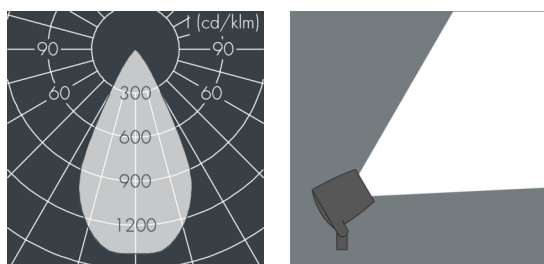

Monospot 3

8 903 255 059

36 W, 3516 lm, 4000 K neutral white,
wide beam 53°

Customized solutions and modifications are possible: Special RAL, DB or NCS colours as polyester powder coat, luminaires in 2700 K and other colour temperatures and versions for high ambient temperature.

Specification text

housing made of corrosion-resistant die-cast aluminum AlSi12, polyester powder coated by high-quality and UV-stabilized coating process, Colour: silver grey, all exterior parts are stainless steel, tempered safety glass, anti-reflective coating from 1 side, dark screenprint, silicon gasket, closure with 3 stainless steel screws, for installation on poles Ø 60 - 100 mm, tiltable base made of powder coated aluminum, 2 drilled holes Ø 9 mm, spacing 95 mm, 1 centre hole Ø 13.5 mm, tilt range: 90°, 360° adjustable, cable gland: M20, connecting terminal: 3 pole, highly efficient faceted rotationally symmetrical reflector, integral driver (AC/DC), CRI > 80, max 2 SDCM, service life L90/B10 > 50.000 h, Beam angle (FWHM): 53°, luminous flux: 3516 lm, wattage: 36 W, delivered lumens 98 lm/W, protection type IP67, protection class I, impact resistance IK08, windage area 0,049 m², dimensions: Ø 175 mm, width 200 mm, weight 3.2 kg

Specification

Wattage	36 W	Beam angle (FWHM)	53°
Delivered lumens	98 lm/W	Housing colour	silver grey
Light source	LED 4000 K	Power supply cable	Ø 6 – 13 mm
Color Rendering Index	CRI > 80	Protection type	IP67
Colour tolerance	max 2 SDCM	Protection class	I
Lifetime ta 25° C	L90/B10 > 50.000 h	Impact resistance	IK08
Control gear	on / off	Windage area	0,049m²
Input voltage AC	110 – 240 V	Dimensions	Ø 175 mm, width 200 mm
Input voltage DC	190 – 250 V	Weight	3,20 kg
Voltage protection	4 kV L/N 5 kV L/PE	Max. ambient temperature ta	35°
Luminaires per B16A / C16A	30 / 51		