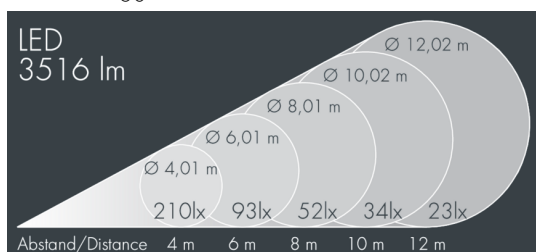

Monospot 3

8 903 255 059

36 W, 3516 lm, 4000 K neutral white,
wide beam 53°

Customized solutions and modifications are possible: Special RAL, DB or NCS colours as polyester powder coat, luminaires in 2700 K and other colour temperatures and versions for high ambient temperature.

Specification text

housing made of corrosion-resistant die-cast aluminum AlSi12, polyester powder coated by high-quality and UV-stabilized coating process, Colour: silver grey, all exterior parts are stainless steel, tempered safety glass, anti-reflective coating from 1 side, dark screenprint, silicon gasket, closure with 3 stainless steel screws, for installation on poles Ø 60 - 100 mm, tiltable base made of powder coated aluminum, 2 drilled holes Ø 9 mm, spacing 95 mm, 1 centre hole Ø 13.5 mm, tilt range: 90°, 360° adjustable, cable gland: M20, connecting terminal: 3 pole, highly efficient faceted rotationally symmetrical reflector, integral driver (AC/DC), CRI > 80, max 2 SDCM, service life L90/B10 > 50.000 h, Beam angle (FWHM): 53°, luminous flux: 3516 lm, wattage: 36 W, delivered lumens 98 lm/W, protection type IP67, protection class I, impact resistance IK08, windage area 0,049 m², dimensions: Ø 175 mm, width 200 mm, weight 3.2 kg

Specification

Wattage	36 W	Beam angle (FWHM)	53°
Delivered lumens	98 lm/W	Housing colour	silver grey
Light source	LED 4000 K	Power supply cable	Ø 6 – 13 mm
Color Rendering Index	CRI > 80	Protection type	IP67
Colour tolerance	max 2 SDCM	Protection class	I
Lifetime ta 25° C	L90/B10 > 50.000 h	Impact resistance	IK08
Control gear	on / off	Windage area	0,049m²
Input voltage AC	110 – 240 V	Dimensions	Ø 175 mm, width 200 mm
Input voltage DC	190 – 250 V	Weight	3,20 kg
Voltage protection	4 kV L/N 5 kV L/PE	Max. ambient temperature ta	35°
Luminaires per B16A / C16A	30 / 51		