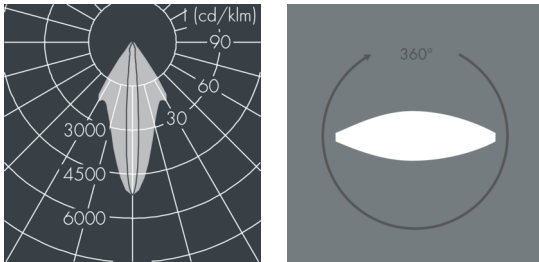

Monospot 3

8 903 056 079

36 W, 2603 lm, 3000 K warm white,
linear, rotatable 36° / 9°

Customized solutions and modifications are possible: Special RAL, DB or NCS colours as polyester powder coat, luminaires in 2700 K and other colour temperatures and versions for high ambient temperature.

Specification text

housing made of corrosion-resistant die-cast aluminum AlSi12, polyester powder coated by high-quality and UV-stabilized coating process, Colour: silver grey, all exterior parts are stainless steel, tempered safety glass, anti-reflective coating from 1 side, continuously adjustable through 360° from outside the luminaire, silicon gasket, closure with 3 stainless steel screws, bracket: 2 long holes \varnothing 7 mm, spacing 30-40 mm, 1 centre hole \varnothing 17 mm, tilt range: 180°, cable gland: M20, connecting terminal: 3 pole, highly efficient faceted rotationally symmetrical reflector, integral driver (AC/DC), CRI > 80, max 2 SDCM, service life L90/B10 > 50.000 h, Beam angle (FWHM): 36° / 9°, luminous flux: 2603 lm, wattage: 36 W, delivered lumens 72 lm/W, protection type IP67, protection class I, impact resistance IK08, windage area 0,049 m², dimensions: \varnothing 175 mm, width 200 mm, weight 3.2 kg

Specification

Wattage	36 W	Beam angle (FWHM)	36° / 9°
Delivered lumens	72 lm/W	Housing colour	silver grey
Light source	LED 3000 K	Power supply cable	\varnothing 6 – 13 mm
Color Rendering Index	CRI > 80	Protection type	IP67
Colour tolerance	max 2 SDCM	Protection class	I
Lifetime ta 25° C	L90/B10 > 50.000 h	Impact resistance	IK08
Control gear	on / off	Windage area	0,049m ²
Input voltage AC	110 – 240 V	Dimensions	\varnothing 175 mm, width 200 mm
Input voltage DC	190 – 250 V	Weight	3,20 kg
Voltage protection	4 kV L/N 5 kV L/PE	Max. ambient temperature ta	35°
Luminaires per B16A / C16A	30 / 51		