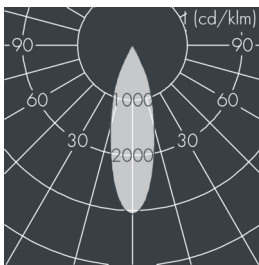

### Monospot 3

8 903 045 049

36 W, 3448 lm, 4000 K neutral white,  
medium wide beam 30°

Customized solutions and modifications are possible: Special RAL, DB or NCS colours as polyester powder coat, luminaires in 2700 K and other colour temperatures and versions for high ambient temperature.

### Specification text

housing made of corrosion-resistant die-cast aluminum AlSi12, polyester powder coated by high-quality and UV-stabilized coating process, Colour: black RAL 7021, all exterior parts are stainless steel, tempered safety glass, anti-reflective coating from 1 side, dark screenprint, silicon gasket, closure with 3 stainless steel screws, bracket: 2 long holes Ø 7 mm, spacing 30-40 mm, 1 centre hole Ø 17 mm, tilt range: 180°, cable gland: M20, connecting terminal: 3 pole, highly efficient faceted rotationally symmetrical reflector, integral driver (AC/DC), CRI > 80, max 2 SDCM, service life L90/B10 > 50.000 h, Beam angle (FWHM): 30°, luminous flux: 3448 lm, wattage: 36 W, delivered lumens 96 lm/W, protection type IP67, protection class I, impact resistance IK08, windage area 0,049 m<sup>2</sup>, dimensions: Ø 175 mm, width 200 mm, weight 3.333 kg

### Specification

Wattage	36 W	Beam angle (FWHM)	30°
Delivered lumens	96 lm/W	Housing colour	black RAL 7021
Light source	LED 4000 K	Power supply cable	Ø 6 – 13 mm
Color Rendering Index	CRI > 80	Protection type	IP67
Colour tolerance	max 2 SDCM	Protection class	I
Lifetime ta 25° C	L90/B10 > 50.000 h	Impact resistance	IK08
Control gear	on / off	Windage area	0,049m <sup>2</sup>
Input voltage AC	110 – 240 V	Dimensions	Ø 175 mm, width 200 mm
Input voltage DC	190 – 250 V	Weight	3,33 kg
Voltage protection	4 kV L/N   5 kV L/PE	Max. ambient temperature ta	35°
Luminaires per B16A / C16A	30 / 51		