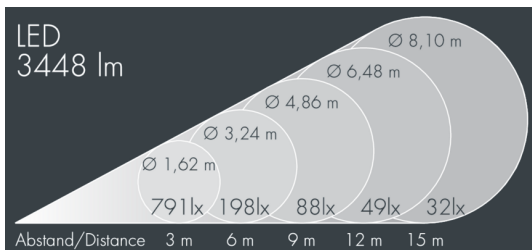

### Monospot 3

8 903 045 049

36 W, 3448 lm, 4000 K neutral white,  
medium wide beam 30°

Customized solutions and modifications are possible: Special RAL, DB or NCS colours as polyester powder coat, luminaires in 2700 K and other colour temperatures and versions for high ambient temperature.

### Specification text

housing made of corrosion-resistant die-cast aluminum AlSi12, polyester powder coated by high-quality and UV-stabilized coating process, Colour: black RAL 7021, all exterior parts are stainless steel, tempered safety glass, anti-reflective coating from 1 side, dark screenprint, silicon gasket, closure with 3 stainless steel screws, bracket: 2 long holes Ø 7 mm, spacing 30-40 mm, 1 centre hole Ø 17 mm, tilt range: 180°, cable gland: M20, connecting terminal: 3 pole, highly efficient faceted rotationally symmetrical reflector, integral driver (AC/DC), CRI > 80, max 2 SDCM, service life L90/B10 > 50.000 h, Beam angle (FWHM): 30°, luminous flux: 3448 lm, wattage: 36 W, delivered lumens 96 lm/W, protection type IP67, protection class I, impact resistance IK08, windage area 0,049 m<sup>2</sup>, dimensions: Ø 175 mm, width 200 mm, weight 3.333 kg

### Specification

Wattage	36 W	Beam angle (FWHM)	30°
Delivered lumens	96 lm/W	Housing colour	black RAL 7021
Light source	LED 4000 K	Power supply cable	Ø 6 – 13 mm
Color Rendering Index	CRI > 80	Protection type	IP67
Colour tolerance	max 2 SDCM	Protection class	I
Lifetime ta 25° C	L90/B10 > 50.000 h	Impact resistance	IK08
Control gear	on / off	Windage area	0,049m <sup>2</sup>
Input voltage AC	110 – 240 V	Dimensions	Ø 175 mm, width 200 mm
Input voltage DC	190 – 250 V	Weight	3,33 kg
Voltage protection	4 kV L/N   5 kV L/PE	Max. ambient temperature ta	35°
Luminaires per B16A / C16A	30 / 51		