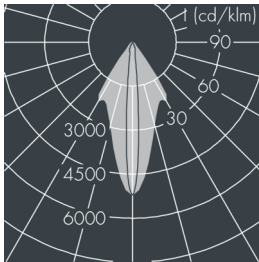

Monospot 2

8 902 045 079

15 W, 1090 lm, 4000 K neutral white,
linear, rotatable 35° / 8°

Customized solutions and modifications are possible: Special RAL, DB or NCS colours as polyester powder coat, luminaires in 2700 K and other colour temperatures and versions for high ambient temperature.

Specification text

housing made of corrosion-resistant die-cast aluminum AlSi12, polyester powder coated by high-quality and UV-stabilized coating process, Colour: black RAL 7021, all exterior parts are stainless steel, tempered safety glass, anti-reflective coating from 1 side, silicon gasket, closure with 2 stainless steel screws, bracket: 2 long holes \varnothing 7 mm, spacing 30-40 mm, 1 centre hole \varnothing 17 mm, tilt range: 180°, cable gland: M16, connecting terminal: 3 pole, highly efficient faceted rotationally symmetrical reflector, integral driver (AC/DC), CRI > 80, max 3 SDCM, service life L90/B10 > 50.000 h, Beam angle (FWHM): 35° / 8°, luminous flux: 1090 lm, wattage: 15 W, delivered lumens 73 lm/W, protection type IP67, protection class I, impact resistance IK08, windage area 0,031 m², dimensions: \varnothing 133 mm, width 153 mm, weight 2.1 kg

IP67 IK08

Specification

Wattage	15 W	Beam angle (FWHM)	35° / 8°
Delivered lumens	73 lm/W	Housing colour	black RAL 7021
Light source	LED 4000 K	Power supply cable	\varnothing 5 – 9 mm
Color Rendering Index	CRI > 80	Protection type	IP67
Colour tolerance	max 3 SDCM	Protection class	I
Lifetime ta 25° C	L90/B10 > 50.000 h	Impact resistance	IK08
Control gear	on / off	Windage area	0,031 m ²
Input voltage AC	220 – 240 V	Dimensions	\varnothing 133 mm, width 153 mm
Input voltage DC	190	Weight	2,10 kg
Voltage protection	1 kV L/N 1 kV L/PE	Max. ambient temperature ta	45°
Luminaires per B16A / C16A	50 / 85		