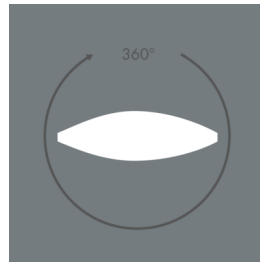

Monospot 2

8 902 045 079

15 W, 1090 lm, 4000 K neutral white,
linear, rotatable 35° / 8°

Customized solutions and modifications are possible: Special RAL, DB or NCS colours as polyester powder coat, luminaires in 2700 K and other colour temperatures and versions for high ambient temperature.

Specification text

housing made of corrosion-resistant die-cast aluminum AlSi12, polyester powder coated by high-quality and UV-stabilized coating process, Colour: black RAL 7021, all exterior parts are stainless steel, tempered safety glass, anti-reflective coating from 1 side, silicon gasket, closure with 2 stainless steel screws, bracket: 2 long holes \varnothing 7 mm, spacing 30-40 mm, 1 centre hole \varnothing 17 mm, tilt range: 180°, cable gland: M16, connecting terminal: 3 pole, highly efficient faceted rotationally symmetrical reflector, integral driver (AC/DC), CRI > 80, max 3 SDCM, service life L90/B10 > 50.000 h, Beam angle (FWHM): 35° / 8°, luminous flux: 1090 lm, wattage: 15 W, delivered lumens 73 lm/W, protection type IP67, protection class I, impact resistance IK08, windage area 0,031 m², dimensions: \varnothing 133 mm, width 153 mm, weight 2.1 kg

IP67 IK08

Specification

Wattage	15 W	Beam angle (FWHM)	35° / 8°
Delivered lumens	73 lm/W	Housing colour	black RAL 7021
Light source	LED 4000 K	Power supply cable	\varnothing 5 – 9 mm
Color Rendering Index	CRI > 80	Protection type	IP67
Colour tolerance	max 3 SDCM	Protection class	I
Lifetime ta 25° C	L90/B10 > 50.000 h	Impact resistance	IK08
Control gear	on / off	Windage area	0,031 m ²
Input voltage AC	220 – 240 V	Dimensions	\varnothing 133 mm, width 153 mm
Input voltage DC	190	Weight	2,10 kg
Voltage protection	1 kV L/N 1 kV L/PE	Max. ambient temperature ta	45°
Luminaires per B16A / C16A	50 / 85		