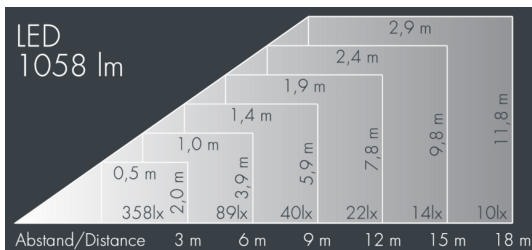

Monospot 2

8 902 045 079

15 W, 1090 lm, 4000 K neutral white,
linear, rotatable 35° / 8°

Customized solutions and modifications are possible: Special RAL, DB or NCS colours as polyester powder coat, luminaires in 2700 K and other colour temperatures and versions for high ambient temperature.

Specification text

housing made of corrosion-resistant die-cast aluminum AlSi12, polyester powder coated by high-quality and UV-stabilized coating process, Colour: black RAL 7021, all exterior parts are stainless steel, tempered safety glass, anti-reflective coating from 1 side, silicon gasket, closure with 2 stainless steel screws, bracket: 2 long holes \varnothing 7 mm, spacing 30-40 mm, 1 centre hole \varnothing 17 mm, tilt range: 180°, cable gland: M16, connecting terminal: 3 pole, highly efficient faceted rotationally symmetrical reflector, integral driver (AC/DC), CRI > 80, max 3 SDCM, service life L90/B10 > 50.000 h, Beam angle (FWHM): 35° / 8°, luminous flux: 1090 lm, wattage: 15 W, delivered lumens 73 lm/W, protection type IP67, protection class I, impact resistance IK08, windage area 0,031 m², dimensions: \varnothing 133 mm, width 153 mm, weight 2.1 kg

IP67 IK08

Specification

Wattage	15 W	Beam angle (FWHM)	35° / 8°
Delivered lumens	73 lm/W	Housing colour	black RAL 7021
Light source	LED 4000 K	Power supply cable	\varnothing 5 – 9 mm
Color Rendering Index	CRI > 80	Protection type	IP67
Colour tolerance	max 3 SDCM	Protection class	I
Lifetime ta 25° C	L90/B10 > 50.000 h	Impact resistance	IK08
Control gear	on / off	Windage area	0,031 m ²
Input voltage AC	220 – 240 V	Dimensions	\varnothing 133 mm, width 153 mm
Input voltage DC	190	Weight	2,10 kg
Voltage protection	1 kV L/N 1 kV L/PE	Max. ambient temperature ta	45°
Luminaires per B16A / C16A	50 / 85		