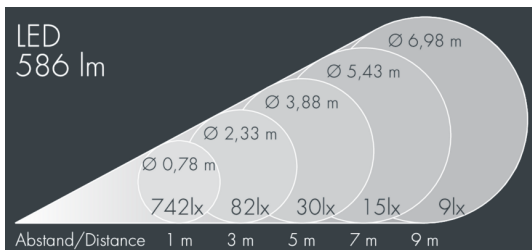

## Monospot 1

8 901 056 059

7 W, 586 lm, 3000 K warm white,  
wide beam 44°

Customized solutions and modifications are possible: Special RAL, DB or NCS colours as polyester powder coat, luminaires in 2700 K and other colour temperatures and versions for high ambient temperature.

## Specification text

housing made of corrosion-resistant die-cast aluminum AlSi12, polyester powder coated by high-quality and UV-stabilized coating process, Colour: silver grey, all exterior parts are stainless steel, tempered safety glass, anti-reflective coating from 1 side, dark screenprint, silicon gasket, closure with 2 stainless steel screws, mounting bracket: 1 elongated hole  $\varnothing$  7 mm, spacing 18 mm, 1 centre hole  $\varnothing$  8.5 mm, tilt range: 180°, cable gland: M16, connecting terminal: 3 pole, highly efficient faceted rotationally symmetrical reflector, integral driver (AC), CRI > 80, max 3 SDCM, service life L90/B10 > 50.000 h, Beam angle (FWHM): 44°, luminous flux: 586 lm, wattage: 7 W, delivered lumens 84 lm/W, protection type IP67, protection class I, impact resistance IK08, windage area 0,017 m<sup>2</sup>, dimensions:  $\varnothing$  100 mm, width 113 mm, weight 1 kg

## Specification

Wattage	7 W	Beam angle (FWHM)	44°
Delivered lumens	84 lm/W	Housing colour	silver grey
Light source	LED 3000 K	Power supply cable	$\varnothing$ 5 – 9 mm
Color Rendering Index	CRI > 80	Protection type	IP67
Colour tolerance	max 3 SDCM	Protection class	I
Lifetime ta 25° C	L90/B10 > 50.000 h	Impact resistance	IK08
Control gear	on / off	Windage area	0,017m <sup>2</sup>
Input voltage AC	100 – 240 V	Dimensions	$\varnothing$ 100 mm, width 113 mm
Voltage protection	1 kV L/N   1 kV L/PE	Weight	1,00 kg
Luminaires per B16A / C16A	154 / 154	Max. ambient temperature ta	45°