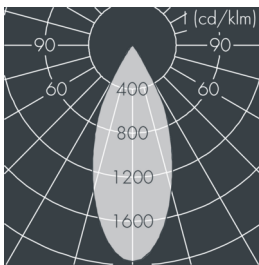

## Monospot 1

8 901 056 059

7 W, 586 lm, 3000 K warm white,  
wide beam 44°

Customized solutions and modifications are possible: Special RAL, DB or NCS colours as polyester powder coat, luminaires in 2700 K and other colour temperatures and versions for high ambient temperature.

## Specification text

housing made of corrosion-resistant die-cast aluminum AlSi12, polyester powder coated by high-quality and UV-stabilized coating process, Colour: silver grey, all exterior parts are stainless steel, tempered safety glass, anti-reflective coating from 1 side, dark screenprint, silicon gasket, closure with 2 stainless steel screws, mounting bracket: 1 elongated hole  $\varnothing$  7 mm, spacing 18 mm, 1 centre hole  $\varnothing$  8.5 mm, tilt range: 180°, cable gland: M16, connecting terminal: 3 pole, highly efficient faceted rotationally symmetrical reflector, integral driver (AC), CRI > 80, max 3 SDCM, service life L90/B10 > 50.000 h, Beam angle (FWHM): 44°, luminous flux: 586 lm, wattage: 7 W, delivered lumens 84 lm/W, protection type IP67, protection class I, impact resistance IK08, windage area 0,017 m<sup>2</sup>, dimensions:  $\varnothing$  100 mm, width 113 mm, weight 1 kg

## Specification

Wattage	7 W	Beam angle (FWHM)	44°
Delivered lumens	84 lm/W	Housing colour	silver grey
Light source	LED 3000 K	Power supply cable	$\varnothing$ 5 – 9 mm
Color Rendering Index	CRI > 80	Protection type	IP67
Colour tolerance	max 3 SDCM	Protection class	I
Lifetime ta 25° C	L90/B10 > 50.000 h	Impact resistance	IK08
Control gear	on / off	Windage area	0,017m <sup>2</sup>
Input voltage AC	100 – 240 V	Dimensions	$\varnothing$ 100 mm, width 113 mm
Voltage protection	1 kV L/N   1 kV L/PE	Weight	1,00 kg
Luminaires per B16A / C16A	154 / 154	Max. ambient temperature ta	45°