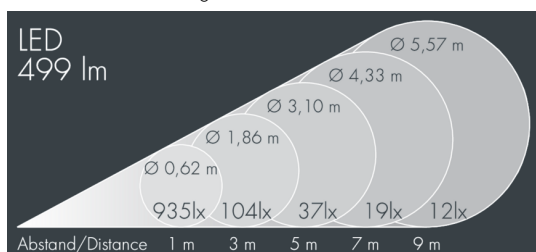

## Monospot 1

8 901 055 049  
7 W, 501 lm, 4000 K neutral white,  
medium wide beam 34°

Customized solutions and modifications are possible: Special RAL, DB or NCS colours as polyester powder coat, luminaires in 2700 K and other colour temperatures and versions for high ambient temperature.

## Specification text

housing made of corrosion-resistant die-cast aluminum AlSi12, polyester powder coated by high-quality and UV-stabilized coating process, Colour: silver grey, all exterior parts are stainless steel, tempered safety glass, anti-reflective coating from 1 side, dark screenprint, silicon gasket, closure with 2 stainless steel screws, mounting bracket: 1 elongated hole  $\varnothing$  7 mm, spacing 18 mm, 1 centre hole  $\varnothing$  8.5 mm, tilt range: 180°, cable gland: M16, connecting terminal: 3 pole, highly efficient faceted rotationally symmetrical reflector, integral driver (AC), CRI > 80, max 3 SDCM, service life L90/B10 > 50.000 h, Beam angle (FWHM): 34°, luminous flux: 501 lm, wattage: 7 W, delivered lumens 72 lm/W, protection type IP67, protection class I, impact resistance IK08, windage area 0,017 m<sup>2</sup>, dimensions:  $\varnothing$  100 mm, width 113 mm, weight 1 kg

## Specification

Wattage	7 W	Beam angle (FWHM)	34°
Delivered lumens	72 lm/W	Housing colour	silver grey
Light source	LED 4000 K	Power supply cable	$\varnothing$ 5 – 9 mm
Color Rendering Index	CRI > 80	Protection type	IP67
Colour tolerance	max 3 SDCM	Protection class	I
Lifetime ta 25° C	L90/B10 > 50.000 h	Impact resistance	IK08
Control gear	on / off	Windage area	0,017m <sup>2</sup>
Input voltage AC	100 – 240 V	Dimensions	$\varnothing$ 100 mm, width 113 mm
Voltage protection	1 kV L/N   1 kV L/PE	Weight	1,00 kg
Luminaires per B16A / C16A	154 / 154	Max. ambient temperature ta	45°