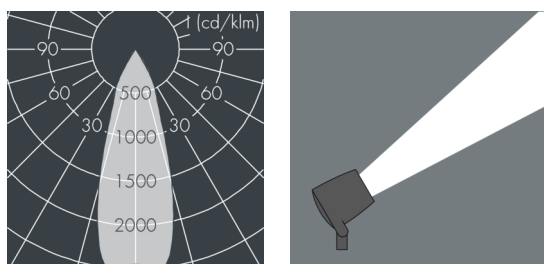

## Monospot 1

8 901 055 049  
7 W, 501 lm, 4000 K neutral white,  
medium wide beam 34°

Customized solutions and modifications are possible: Special RAL, DB or NCS colours as polyester powder coat, luminaires in 2700 K and other colour temperatures and versions for high ambient temperature.

## Specification text

housing made of corrosion-resistant die-cast aluminum AlSi12, polyester powder coated by high-quality and UV-stabilized coating process, Colour: silver grey, all exterior parts are stainless steel, tempered safety glass, anti-reflective coating from 1 side, dark screenprint, silicon gasket, closure with 2 stainless steel screws, mounting bracket: 1 elongated hole  $\varnothing$  7 mm, spacing 18 mm, 1 centre hole  $\varnothing$  8.5 mm, tilt range: 180°, cable gland: M16, connecting terminal: 3 pole, highly efficient faceted rotationally symmetrical reflector, integral driver (AC), CRI > 80, max 3 SDCM, service life L90/B10 > 50.000 h, Beam angle (FWHM): 34°, luminous flux: 501 lm, wattage: 7 W, delivered lumens 72 lm/W, protection type IP67, protection class I, impact resistance IK08, windage area 0,017 m<sup>2</sup>, dimensions:  $\varnothing$  100 mm, width 113 mm, weight 1 kg

## Specification

Wattage	7 W	Beam angle (FWHM)	34°
Delivered lumens	72 lm/W	Housing colour	silver grey
Light source	LED 4000 K	Power supply cable	$\varnothing$ 5 – 9 mm
Color Rendering Index	CRI > 80	Protection type	IP67
Colour tolerance	max 3 SDCM	Protection class	I
Lifetime ta 25° C	L90/B10 > 50.000 h	Impact resistance	IK08
Control gear	on / off	Windage area	0,017m <sup>2</sup>
Input voltage AC	100 – 240 V	Dimensions	$\varnothing$ 100 mm, width 113 mm
Voltage protection	1 kV L/N   1 kV L/PE	Weight	1,00 kg
Luminaires per B16A / C16A	154 / 154	Max. ambient temperature ta	45°