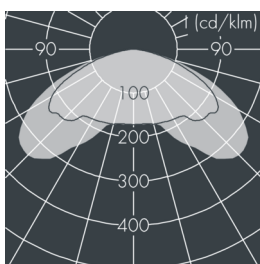

## Monospace

8 252 465 009

2 × 55 W, 8339 lm, 4000 K neutral white,  
Comfort Optic 71° / 139°

Customized solutions and modifications are possible: Special RAL, DB or NCS colours as polyester powder coat, luminaires in 2700 K and other colour temperatures and versions for high ambient temperature.

## Specification text

housing made of corrosion-resistant die-cast aluminum AlSi12, polyester powder coated by high-quality and UV-stabilized coating process, Colour: white RAL 9002, all exterior parts are stainless steel, tempered high efficiency safety glass, anti-reflective coating from 1 side, dark screenprint, silicon gasket, closure with 4 stainless steel screws, with pole top fitter for 2 luminaires for poles Ø 60/76 mm, 3 M8 grub screws, tilt range: 7°, cable gland: M20, micro-prism optic directs light under defined angles and achieves, together with shielded LEDs, perfect glare control, integral control gear, CRI > 80, 3 SCDM, service life L80/B20 > 50.000 h, Beam angle (FWHM): 71° / 139°, luminous flux: 8339 lm, wattage: 110 W, delivered lumens 76 lm/W, protection type IP67, protection class II, impact resistance IK08, windage area 0,063 m<sup>2</sup>, dimensions (L×H×W): 924 × 67 × 308 mm, weight 9.8 kg

## Specification

Wattage	110 W	Beam angle (FWHM)	71° / 139°
Delivered lumens	76 lm/W	Housing colour	white RAL 9002
Light source	LED 4000 K	Power supply cable	Ø 5 – 14 mm
Color Rendering Index	CRI > 80	Protection type	IP67
Colour tolerance	3 SCDM	Protection class	II
Lifetime ta 25° C	L80/B20 > 50.000 h	Impact resistance	IK08
Control gear	on / off	Windage area	0,063m <sup>2</sup>
Input voltage AC	220 – 240 V	Dimensions	924 × 67 × 308 mm
Input voltage DC	220 – 240 V	Weight	9,80 kg
Voltage protection	6 kV L/N   8 kV L/PE	Max. ambient temperature ta	35°
Luminaires per B16A / C16A	10 / 16		