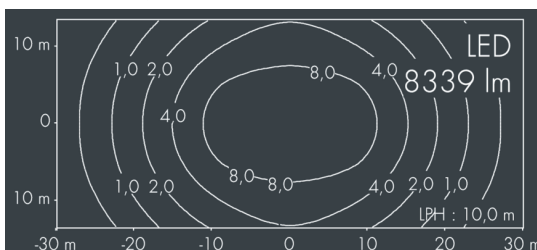

## Monospace

8 252 465 009

2 × 55 W, 8339 lm, 4000 K neutral white,  
Comfort Optic 71° / 139°

Customized solutions and modifications are possible: Special RAL, DB or NCS colours as polyester powder coat, luminaires in 2700 K and other colour temperatures and versions for high ambient temperature.

## Specification text

housing made of corrosion-resistant die-cast aluminum AlSi12, polyester powder coated by high-quality and UV-stabilized coating process, Colour: white RAL 9002, all exterior parts are stainless steel, tempered high efficiency safety glass, anti-reflective coating from 1 side, dark screenprint, silicon gasket, closure with 4 stainless steel screws, with pole top fitter for 2 luminaires for poles Ø 60/76 mm, 3 M8 grub screws, tilt range: 7°, cable gland: M20, micro-prism optic directs light under defined angles and achieves, together with shielded LEDs, perfect glare control, integral control gear, CRI > 80, 3 SCDM, service life L80/B20 > 50.000 h, Beam angle (FWHM): 71° / 139°, luminous flux: 8339 lm, wattage: 110 W, delivered lumens 76 lm/W, protection type IP67, protection class II, impact resistance IK08, windage area 0,063 m<sup>2</sup>, dimensions (L×H×W): 924 × 67 × 308 mm, weight 9.8 kg

## Specification

Wattage	110 W	Beam angle (FWHM)	71° / 139°
Delivered lumens	76 lm/W	Housing colour	white RAL 9002
Light source	LED 4000 K	Power supply cable	Ø 5 – 14 mm
Color Rendering Index	CRI > 80	Protection type	IP67
Colour tolerance	3 SCDM	Protection class	II
Lifetime ta 25° C	L80/B20 > 50.000 h	Impact resistance	IK08
Control gear	on / off	Windage area	0,063m <sup>2</sup>
Input voltage AC	220 – 240 V	Dimensions	924 × 67 × 308 mm
Input voltage DC	220 – 240 V	Weight	9,80 kg
Voltage protection	6 kV L/N   8 kV L/PE	Max. ambient temperature ta	35°
Luminaires per B16A / C16A	10 / 16		