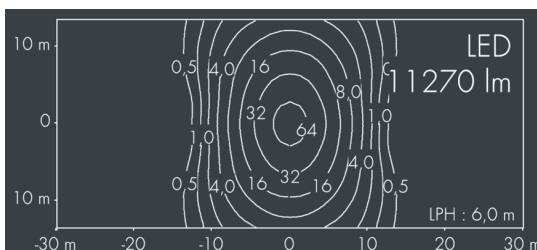

## Monospace

8 252 456 059

8 × 11,5 W, 11 270 lm, 3000 K warm white,  
lateral wide beam 33° / 148°

Customized solutions and modifications are possible: Special RAL, DB or NCS colours as polyester powder coat, luminaires in 2700 K and other colour temperatures and versions for high ambient temperature.

## Specification text

housing made of corrosion-resistant die-cast aluminum AlSi12, polyester powder coated by high-quality and UV-stabilized coating process, Colour: silver grey, all exterior parts are stainless steel, tempered high efficiency safety glass, anti-reflective coating from 1 side, dark screenprint, silicon gasket, closure with 4 stainless steel screws, with pole top fitter for 2 luminaires for poles Ø 60/76 mm, 3 M8 grub screws, tilt range: 7°, cable gland: M20, with 2x 8 m cable Ho5RN-F3G1, connecting terminal: 3 pole, highly efficient metallized PC reflector, integral control gear, CRI > 80, 3 SCDM, service life L80/B20 > 50.000 h, Beam angle (FWHM): 33° / 148°, luminous flux: 11 270 lm, wattage: 92 W, delivered lumens 122 lm/W, protection type IP67, protection class II, impact resistance IK08, windage area 0,063 m<sup>2</sup>, dimensions (L×H×W): 924 × 67 × 308 mm, weight 9.7 kg

## Specification

Wattage	92 W	Beam angle (FWHM)	33° / 148°
Delivered lumens	122 lm/W	Housing colour	silver grey
Light source	LED 3000 K	Power supply cable	Ø 5 – 14 mm
Color Rendering Index	CRI > 80	Protection type	IP67
Colour tolerance	3 SCDM	Protection class	II
Lifetime ta 25° C	L80/B20 > 50.000 h	Impact resistance	IK08
Control gear	on / off	Windage area	0,063m <sup>2</sup>
Input voltage AC	220 – 240 V	Dimensions	924 × 67 × 308 mm
Input voltage DC	220 – 240 V	Weight	9,70 kg
Voltage protection	4 kV L/N   2 kV L/PE	Max. ambient temperature ta	35°
Luminaires per B16A / C16A	30 / 51		