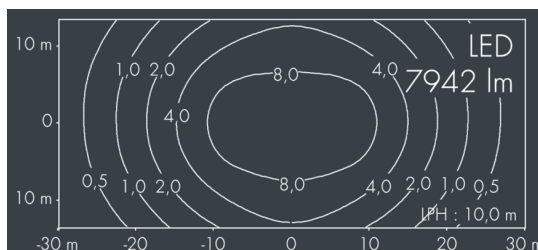

Monospace

8 252 456 009

2 × 55 W, 7942 lm, 3000 K warm white,
Comfort Optic 71° / 139°

Customized solutions and modifications are possible: Special RAL, DB or NCS colours as polyester powder coat, luminaires in 2700 K and other colour temperatures and versions for high ambient temperature.

Specification text

housing made of corrosion-resistant die-cast aluminum AlSi12, polyester powder coated by high-quality and UV-stabilized coating process, Colour: silver grey, all exterior parts are stainless steel, tempered high efficiency safety glass, anti-reflective coating from 1 side, dark screenprint, silicon gasket, closure with 4 stainless steel screws, with pole top fitter for 2 luminaires for poles Ø 60/76 mm, 3 M8 grub screws, tilt range: 7°, cable gland: M20, micro-prism optic directs light under defined angles and achieves, together with shielded LEDs, perfect glare control, integral control gear, CRI > 80, 3 SCDM, service life L80/B20 > 50.000 h, Beam angle (FWHM): 71° / 139°, luminous flux: 7942 lm, wattage: 110 W, delivered lumens 72 lm/W, protection type IP67, protection class II, impact resistance IK08, windage area 0,063 m², dimensions (L×H×W): 924 × 67 × 308 mm, weight 9.8 kg

IP67 IK08

Specification

Wattage	110 W	Beam angle (FWHM)	71° / 139°
Delivered lumens	72 lm/W	Housing colour	silver grey
Light source	LED 3000 K	Power supply cable	Ø 5 – 14 mm
Color Rendering Index	CRI > 80	Protection type	IP67
Colour tolerance	3 SCDM	Protection class	II
Lifetime ta 25° C	L80/B20 > 50.000 h	Impact resistance	IK08
Control gear	on / off	Windage area	0,063m²
Input voltage AC	220 – 240 V	Dimensions	924 × 67 × 308 mm
Input voltage DC	220 – 240 V	Weight	9,80 kg
Voltage protection	6 kV L/N 8 kV L/PE	Max. ambient temperature ta	35°
Luminaires per B16A / C16A	10 / 16		