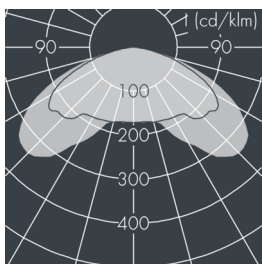

Monospace

8 252 456 009

2 × 55 W, 7942 lm, 3000 K warm white,
Comfort Optic 71° / 139°

Customized solutions and modifications are possible: Special RAL, DB or NCS colours as polyester powder coat, luminaires in 2700 K and other colour temperatures and versions for high ambient temperature.

Specification text

housing made of corrosion-resistant die-cast aluminum AlSi12, polyester powder coated by high-quality and UV-stabilized coating process, Colour: silver grey, all exterior parts are stainless steel, tempered high efficiency safety glass, anti-reflective coating from 1 side, dark screenprint, silicon gasket, closure with 4 stainless steel screws, with pole top fitter for 2 luminaires for poles Ø 60/76 mm, 3 M8 grub screws, tilt range: 7°, cable gland: M20, micro-prism optic directs light under defined angles and achieves, together with shielded LEDs, perfect glare control, integral control gear, CRI > 80, 3 SCDM, service life L80/B20 > 50.000 h, Beam angle (FWHM): 71° / 139°, luminous flux: 7942 lm, wattage: 110 W, delivered lumens 72 lm/W, protection type IP67, protection class II, impact resistance IK08, windage area 0,063 m², dimensions (L×H×W): 924 × 67 × 308 mm, weight 9.8 kg

IP67 IK08

Specification

Wattage	110 W	Beam angle (FWHM)	71° / 139°
Delivered lumens	72 lm/W	Housing colour	silver grey
Light source	LED 3000 K	Power supply cable	Ø 5 – 14 mm
Color Rendering Index	CRI > 80	Protection type	IP67
Colour tolerance	3 SCDM	Protection class	II
Lifetime ta 25° C	L80/B20 > 50.000 h	Impact resistance	IK08
Control gear	on / off	Windage area	0,063m²
Input voltage AC	220 – 240 V	Dimensions	924 × 67 × 308 mm
Input voltage DC	220 – 240 V	Weight	9,80 kg
Voltage protection	6 kV L/N 8 kV L/PE	Max. ambient temperature ta	35°
Luminaires per B16A / C16A	10 / 16		