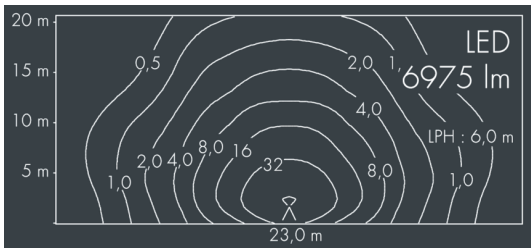

Monospace

8 252 355 189

54 W, 6975 lm, 4000 K neutral white, DALI, asymmetrical wide beam 60° / 138°

Customized solutions and modifications are possible: Special RAL, DB or NCS colours as polyester powder coat, luminaires in 2700 K and other colour temperatures and versions for high ambient temperature.

Specification text

housing made of corrosion-resistant die-cast aluminum AlSi12, polyester powder coated by high-quality and UV-stabilized coating process, Colour: silver grey, all exterior parts are stainless steel, tempered high efficiency safety glass, anti-reflective coating from 1 side, dark screenprint, silicon gasket, closure with 4 stainless steel screws, with pole top fitter for 1 luminaire for poles Ø 60/76 mm, 3 M8 grub screws, tilt range: 7°, cable gland: M20, with 8 m cable Ho5RN-F5G1, connecting terminal: 5 pole, highly efficient metallized PC reflector, integral driver (DALI), CRI > 80, 3 SCDM, service life L80/B20 > 50.000 h, Beam angle (FWHM): 60° / 138°, luminous flux: 6975 lm, wattage: 54 W, delivered lumens 129 lm/W, protection type IP67, protection class II, impact resistance IK08, windage area 0,063 m², dimensions (L×H×W): 362 × 67 × 308 mm, weight 5.1 kg

Specification

| | | | |
|-----------------------|--------------------|-----------------------------|---------------------|
| Wattage | 54 W | Beam angle (FWHM) | 60° / 138° |
| Delivered lumens | 129 lm/W | Housing colour | silver grey |
| Light source | LED 4000 K | Power supply cable | Ø 5 – 14 mm |
| Color Rendering Index | CRI > 80 | Protection type | IP67 |
| Colour tolerance | 3 SCDM | Protection class | II |
| Lifetime ta 25° C | L80/B20 > 50.000 h | Impact resistance | IK08 |
| Control gear | DALI | Windage area | 0,063m ² |
| | | Dimensions | 362 × 67 × 308 mm |
| | | Weight | 5,10 kg |
| | | Max. ambient temperature ta | 35° |