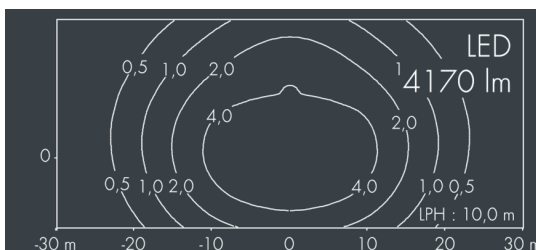

## Monospace

8 252 355 009

55 W, 4170 lm, 4000 K neutral white,  
Comfort Optic 71° / 139°

Customized solutions and modifications are possible: Special RAL, DB or NCS colours as polyester powder coat, luminaires in 2700 K and other colour temperatures and versions for high ambient temperature.

## Specification text

housing made of corrosion-resistant die-cast aluminum AlSi12, polyester powder coated by high-quality and UV-stabilized coating process, Colour: silver grey, all exterior parts are stainless steel, tempered high efficiency safety glass, anti-reflective coating from 1 side, dark screenprint, silicon gasket, closure with 4 stainless steel screws, with pole top fitter for 1 luminaire for poles Ø 60/76 mm, 3 M8 grub screws, tilt range: 7°, cable gland: M20, micro-prism optic directs light under defined angles and achieves, together with shielded LEDs, perfect glare control, integral control gear, CRI > 80, 3 SCDM, service life L80/B20 > 50.000 h, Beam angle (FWHM): 71° / 139°, luminous flux: 4170 lm, wattage: 55 W, delivered lumens 76 lm/W, protection type IP67, protection class II, impact resistance IK08, windage area 0,063 m<sup>2</sup>, dimensions (L×H×W): 362 × 67 × 308 mm, weight 5.2 kg

## Specification

Wattage	55 W	Beam angle (FWHM)	71° / 139°
Delivered lumens	76 lm/W	Housing colour	silver grey
Light source	LED 4000 K	Power supply cable	Ø 5 – 14 mm
Color Rendering Index	CRI > 80	Protection type	IP67
Colour tolerance	3 SCDM	Protection class	II
Lifetime ta 25° C	L80/B20 > 50.000 h	Impact resistance	IK08
Control gear	on / off	Windage area	0,063m <sup>2</sup>
Input voltage AC	220 – 240 V	Dimensions	362 × 67 × 308 mm
Input voltage DC	220 – 240 V	Weight	5,20 kg
Voltage protection	6 kV L/N   8 kV L/PE	Max. ambient temperature ta	35°
Luminaires per B16A / C16A	10 / 16		