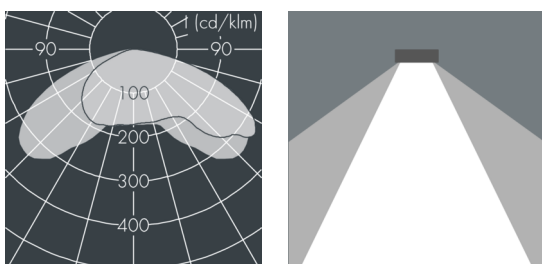

## Monospace

8 252 355 009

55 W, 4170 lm, 4000 K neutral white,  
Comfort Optic 71° / 139°

Customized solutions and modifications are possible: Special RAL, DB or NCS colours as polyester powder coat, luminaires in 2700 K and other colour temperatures and versions for high ambient temperature.

## Specification text

housing made of corrosion-resistant die-cast aluminum AlSi12, polyester powder coated by high-quality and UV-stabilized coating process, Colour: silver grey, all exterior parts are stainless steel, tempered high efficiency safety glass, anti-reflective coating from 1 side, dark screenprint, silicon gasket, closure with 4 stainless steel screws, with pole top fitter for 1 luminaire for poles Ø 60/76 mm, 3 M8 grub screws, tilt range: 7°, cable gland: M20, micro-prism optic directs light under defined angles and achieves, together with shielded LEDs, perfect glare control, integral control gear, CRI > 80, 3 SCDM, service life L80/B20 > 50.000 h, Beam angle (FWHM): 71° / 139°, luminous flux: 4170 lm, wattage: 55 W, delivered lumens 76 lm/W, protection type IP67, protection class II, impact resistance IK08, windage area 0,063 m<sup>2</sup>, dimensions (L×H×W): 362 × 67 × 308 mm, weight 5.2 kg

## Specification

Wattage	55 W	Beam angle (FWHM)	71° / 139°
Delivered lumens	76 lm/W	Housing colour	silver grey
Light source	LED 4000 K	Power supply cable	Ø 5 – 14 mm
Color Rendering Index	CRI > 80	Protection type	IP67
Colour tolerance	3 SCDM	Protection class	II
Lifetime ta 25° C	L80/B20 > 50.000 h	Impact resistance	IK08
Control gear	on / off	Windage area	0,063m <sup>2</sup>
Input voltage AC	220 – 240 V	Dimensions	362 × 67 × 308 mm
Input voltage DC	220 – 240 V	Weight	5,20 kg
Voltage protection	6 kV L/N   8 kV L/PE	Max. ambient temperature ta	35°
Luminaires per B16A / C16A	10 / 16		