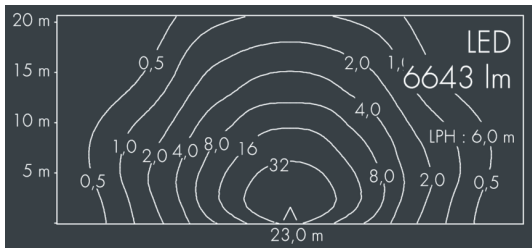

## Monospace

8 252 066 089

5 × 10,8 W, 6643 lm, 3000 K warm white, asymmetrical wide beam 60° / 138°

Customized solutions and modifications are possible: Special RAL, DB or NCS colours as polyester powder coat, luminaires in 2700 K and other colour temperatures and versions for high ambient temperature.

## Specification text

housing made of corrosion-resistant die-cast aluminum AlSi12, polyester powder coated by high-quality and UV-stabilized coating process, Colour: white RAL 9002, all exterior parts are stainless steel, tempered high efficiency safety glass, anti-reflective coating from 1 side, dark screenprint, silicon gasket, closure with 4 stainless steel screws, mounting bracket: 2 drilled holes Ø 7 mm, spacing 40 - 50 mm, 1 centre hole Ø 21 mm, tilt range: 180°, cable gland: M20, connecting terminal: 3 pole, highly efficient metallized PC reflector, integral control gear, CRI > 80, 3 SCDM, service life L80/B20 > 50.000 h, Beam angle (FWHM): 60° / 138°, luminous flux: 6643 lm, wattage: 54 W, delivered lumens 123 lm/W, protection type IP67, protection class II, impact resistance IK08, windage area 0,063 m², dimensions (L×H×W): 362 × 67 × 308 mm, weight 4.5 kg

## Specification

Wattage	54 W	Beam angle (FWHM)	60° / 138°
Delivered lumens	123 lm/W	Housing colour	white RAL 9002
Light source	LED 3000 K	Power supply cable	Ø 5 - 14 mm
Color Rendering Index	CRI > 80	Protection type	IP67
Colour tolerance	3 SCDM	Protection class	II
Lifetime ta 25° C	L80/B20 > 50.000 h	Impact resistance	IK08
Control gear	on / off	Windage area	0,063m²
Input voltage AC	220 - 240 V	Dimensions	362 × 67 × 308 mm
Input voltage DC	220 - 240 V	Weight	4,50 kg
Voltage protection	6 kV L/N   8 kV L/PE	Max. ambient temperature ta	35°
Luminaires per B16A / C16A	10 / 16		