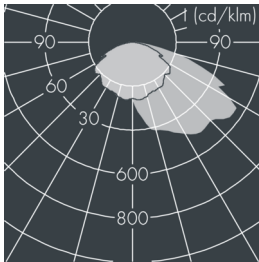

## Monospace

8 252 066 089

5 × 10,8 W, 6643 lm, 3000 K warm white, asymmetrical wide beam 60° / 138°

Customized solutions and modifications are possible: Special RAL, DB or NCS colours as polyester powder coat, luminaires in 2700 K and other colour temperatures and versions for high ambient temperature.

## Specification text

housing made of corrosion-resistant die-cast aluminum AlSi12, polyester powder coated by high-quality and UV-stabilized coating process, Colour: white RAL 9002, all exterior parts are stainless steel, tempered high efficiency safety glass, anti-reflective coating from 1 side, dark screenprint, silicon gasket, closure with 4 stainless steel screws, mounting bracket: 2 drilled holes Ø 7 mm, spacing 40 - 50 mm, 1 centre hole Ø 21 mm, tilt range: 180°, cable gland: M20, connecting terminal: 3 pole, highly efficient metallized PC reflector, integral control gear, CRI > 80, 3 SCDM, service life L80/B20 > 50.000 h, Beam angle (FWHM): 60° / 138°, luminous flux: 6643 lm, wattage: 54 W, delivered lumens 123 lm/W, protection type IP67, protection class II, impact resistance IK08, windage area 0,063 m², dimensions (L×H×W): 362 × 67 × 308 mm, weight 4.5 kg

## Specification

Wattage	54 W	Beam angle (FWHM)	60° / 138°
Delivered lumens	123 lm/W	Housing colour	white RAL 9002
Light source	LED 3000 K	Power supply cable	Ø 5 - 14 mm
Color Rendering Index	CRI > 80	Protection type	IP67
Colour tolerance	3 SCDM	Protection class	II
Lifetime ta 25° C	L80/B20 > 50.000 h	Impact resistance	IK08
Control gear	on / off	Windage area	0,063m²
Input voltage AC	220 - 240 V	Dimensions	362 × 67 × 308 mm
Input voltage DC	220 - 240 V	Weight	4,50 kg
Voltage protection	6 kV L/N   8 kV L/PE	Max. ambient temperature ta	35°
Luminaires per B16A / C16A	10 / 16		