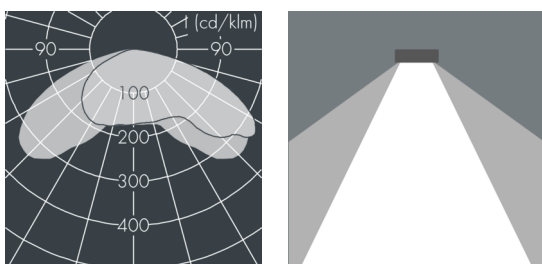

Monospace

8 252 045 009

55 W, 4170 lm, 4000 K neutral white,
Comfort Optic 71° / 139°

Customized solutions and modifications are possible: Special RAL, DB or NCS colours as polyester powder coat, luminaires in 2700 K and other colour temperatures and versions for high ambient temperature.

Specification text

housing made of corrosion-resistant die-cast aluminum AlSi12, polyester powder coated by high-quality and UV-stabilized coating process, Colour: black RAL 7021, all exterior parts are stainless steel, tempered high efficiency safety glass, anti-reflective coating from 1 side, dark screenprint, silicon gasket, closure with 4 stainless steel screws, mounting bracket: 2 drilled holes Ø 7 mm, spacing 40 - 50 mm, 1 centre hole Ø 21 mm, tilt range: 180°, cable gland: M20, micro-prism optic directs light under defined angles and achieves, together with shielded LEDs, perfect glare control, integral control gear, CRI > 80, 3 SCDM, service life L80/B20 > 50.000 h, Beam angle (FWHM): 71° / 139°, luminous flux: 4170 lm, wattage: 55 W, delivered lumens 76 lm/W, protection type IP67, protection class II, impact resistance IK08, windage area 0,063 m², dimensions (L×H×W): 362 × 67 × 308 mm, weight 4.6 kg

IP67 IK08

Specification

Wattage	55 W	Beam angle (FWHM)	71° / 139°
Delivered lumens	76 lm/W	Housing colour	black RAL 7021
Light source	LED 4000 K	Power supply cable	Ø 5 – 14 mm
Color Rendering Index	CRI > 80	Protection type	IP67
Colour tolerance	3 SCDM	Protection class	II
Lifetime ta 25° C	L80/B20 > 50.000 h	Impact resistance	IK08
Control gear	on / off	Windage area	0,063m ²
Input voltage AC	220 – 240 V	Dimensions	362 × 67 × 308 mm
Input voltage DC	220 – 240 V	Weight	4,60 kg
Voltage protection	6 kV L/N 8 kV L/PE	Max. ambient temperature ta	35°
Luminaires per B16A / C16A	10 / 16		