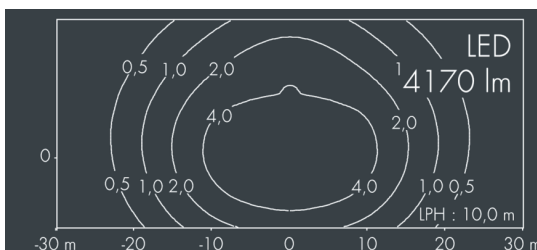

Monospace

8 252 045 009

55 W, 4170 lm, 4000 K neutral white,
Comfort Optic 71° / 139°

Customized solutions and modifications are possible: Special RAL, DB or NCS colours as polyester powder coat, luminaires in 2700 K and other colour temperatures and versions for high ambient temperature.

Specification text

housing made of corrosion-resistant die-cast aluminum AlSi12, polyester powder coated by high-quality and UV-stabilized coating process, Colour: black RAL 7021, all exterior parts are stainless steel, tempered high efficiency safety glass, anti-reflective coating from 1 side, dark screenprint, silicon gasket, closure with 4 stainless steel screws, mounting bracket: 2 drilled holes Ø 7 mm, spacing 40 - 50 mm, 1 centre hole Ø 21 mm, tilt range: 180°, cable gland: M20, micro-prism optic directs light under defined angles and achieves, together with shielded LEDs, perfect glare control, integral control gear, CRI > 80, 3 SCDM, service life L80/B20 > 50.000 h, Beam angle (FWHM): 71° / 139°, luminous flux: 4170 lm, wattage: 55 W, delivered lumens 76 lm/W, protection type IP67, protection class II, impact resistance IK08, windage area 0,063 m², dimensions (L×H×W): 362 × 67 × 308 mm, weight 4.6 kg

IP67 IK08

Specification

Wattage	55 W	Beam angle (FWHM)	71° / 139°
Delivered lumens	76 lm/W	Housing colour	black RAL 7021
Light source	LED 4000 K	Power supply cable	Ø 5 – 14 mm
Color Rendering Index	CRI > 80	Protection type	IP67
Colour tolerance	3 SCDM	Protection class	II
Lifetime ta 25° C	L80/B20 > 50.000 h	Impact resistance	IK08
Control gear	on / off	Windage area	0,063m ²
Input voltage AC	220 – 240 V	Dimensions	362 × 67 × 308 mm
Input voltage DC	220 – 240 V	Weight	4,60 kg
Voltage protection	6 kV L/N 8 kV L/PE	Max. ambient temperature ta	35°
Luminaires per B16A / C16A	10 / 16		