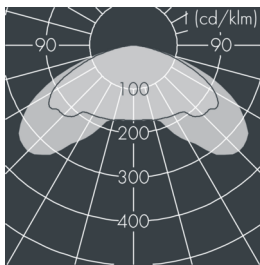

Monospace

8 250 455 009

2 × 55 W, 8339 lm, 4000 K neutral white,
Comfort Optic 71° / 139°

Customized solutions and modifications are possible: Special RAL, DB or NCS colours as polyester powder coat, luminaires in 2700 K and other colour temperatures and versions for high ambient temperature.

Specification text

housing made of corrosion-resistant die-cast aluminum AlSi12, polyester powder coated by high-quality and UV-stabilized coating process, Colour: silver grey, all exterior parts are stainless steel, tempered high efficiency safety glass, anti-reflective coating from 1 side, dark screenprint, silicon gasket, closure with 4 stainless steel screws, with pole top fitter for 2 luminaires for poles Ø 60/76 mm, 3 M8 grub screws, tilt range: 7°, cable gland: M20, micro-prism optic directs light under defined angles and achieves, together with shielded LEDs, perfect glare control, integral control gear, CRI > 80, 3 SCDM, service life L80/B20 > 50.000 h, Beam angle (FWHM): 71° / 139°, luminous flux: 8339 lm, wattage: 110 W, delivered lumens 76 lm/W, protection type IP67, protection class I, impact resistance IK08, windage area 0,063 m², dimensions (L×H×W): 924 × 67 × 308 mm, weight 9.8 kg

IP67 IK08

Specification

Wattage	110 W	Beam angle (FWHM)	71° / 139°
Delivered lumens	76 lm/W	Housing colour	silver grey
Light source	LED 4000 K	Power supply cable	Ø 5 – 14 mm
Color Rendering Index	CRI > 80	Protection type	IP67
Colour tolerance	3 SCDM	Protection class	I
Lifetime ta 25° C	L80/B20 > 50.000 h	Impact resistance	IK08
Control gear	on / off	Windage area	0,063m ²
Input voltage AC	220 – 240 V	Dimensions	924 × 67 × 308 mm
Input voltage DC	220 – 240 V	Weight	9,80 kg
Voltage protection	6 kV L/N 8 kV L/PE	Max. ambient temperature ta	35°
Luminaires per B16A / C16A	10 / 16		