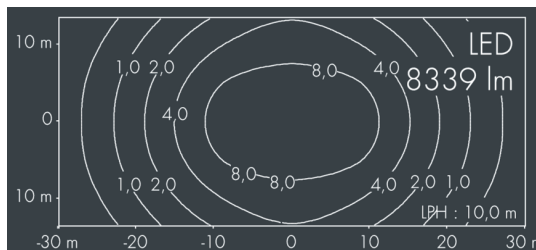

Monospace

8 250 455 009

2 × 55 W, 8339 lm, 4000 K neutral white,
Comfort Optic 71° / 139°

Customized solutions and modifications are possible: Special RAL, DB or NCS colours as polyester powder coat, luminaires in 2700 K and other colour temperatures and versions for high ambient temperature.

Specification text

housing made of corrosion-resistant die-cast aluminum AlSi12, polyester powder coated by high-quality and UV-stabilized coating process, Colour: silver grey, all exterior parts are stainless steel, tempered high efficiency safety glass, anti-reflective coating from 1 side, dark screenprint, silicon gasket, closure with 4 stainless steel screws, with pole top fitter for 2 luminaires for poles Ø 60/76 mm, 3 M8 grub screws, tilt range: 7°, cable gland: M20, micro-prism optic directs light under defined angles and achieves, together with shielded LEDs, perfect glare control, integral control gear, CRI > 80, 3 SCDM, service life L80/B20 > 50.000 h, Beam angle (FWHM): 71° / 139°, luminous flux: 8339 lm, wattage: 110 W, delivered lumens 76 lm/W, protection type IP67, protection class I, impact resistance IK08, windage area 0,063 m², dimensions (L×H×W): 924 × 67 × 308 mm, weight 9.8 kg

IP67 IK08

Specification

Wattage	110 W	Beam angle (FWHM)	71° / 139°
Delivered lumens	76 lm/W	Housing colour	silver grey
Light source	LED 4000 K	Power supply cable	Ø 5 – 14 mm
Color Rendering Index	CRI > 80	Protection type	IP67
Colour tolerance	3 SCDM	Protection class	I
Lifetime ta 25° C	L80/B20 > 50.000 h	Impact resistance	IK08
Control gear	on / off	Windage area	0,063m ²
Input voltage AC	220 – 240 V	Dimensions	924 × 67 × 308 mm
Input voltage DC	220 – 240 V	Weight	9,80 kg
Voltage protection	6 kV L/N 8 kV L/PE	Max. ambient temperature ta	35°
Luminaires per B16A / C16A	10 / 16		