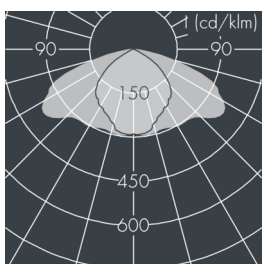

## Monospace

8 250 445 159

8 × 11,5 W, 11833 lm, 4000 K neutral white, DALI, lateral wide beam 33° / 148°

Customized solutions and modifications are possible: Special RAL, DB or NCS colours as polyester powder coat, luminaires in 2700 K and other colour temperatures and versions for high ambient temperature.

## Specification text

housing made of corrosion-resistant die-cast aluminum AlSi12, polyester powder coated by high-quality and UV-stabilized coating process, Colour: black RAL 7021, all exterior parts are stainless steel, tempered high efficiency safety glass, anti-reflective coating from 1 side, dark screenprint, silicon gasket, closure with 4 stainless steel screws, with pole top fitter for 2 luminaires for poles Ø 60/76 mm, 3 M8 grub screws, tilt range: 7°, cable gland: M20, with 2x 8 m cable Ho5RN-F5G1, connecting terminal: 5 pole, highly efficient metallized PC reflector, integral driver (DALI), CRI > 80, 3 SCDM, service life L80/B20 > 50.000 h, Beam angle (FWHM): 33° / 148°, luminous flux: 11833 lm, wattage: 92 W, delivered lumens 129 lm/W, protection type IP67, protection class I, impact resistance IK08, windage area 0,063 m², dimensions (L×H×W): 924 × 67 × 308 mm, weight 9.7 kg

## Specification

Wattage	92 W	Beam angle (FWHM)	33° / 148°
Delivered lumens	129 lm/W	Housing colour	black RAL 7021
Light source	LED 4000 K	Power supply cable	Ø 5 – 14 mm
Color Rendering Index	CRI > 80	Protection type	IP67
Colour tolerance	3 SCDM	Protection class	I
Lifetime ta 25° C	L80/B20 > 50.000 h	Impact resistance	IK08
Control gear	DALI	Windage area	0,063m²
Input voltage AC	220 – 240 V	Dimensions	924 × 67 × 308 mm
Input voltage DC	220 – 240 V	Weight	9,70 kg
Voltage protection	4 kV L/N   2 kV L/PE	Max. ambient temperature ta	35°
Luminaires per B16A / C16A	43 / 73		