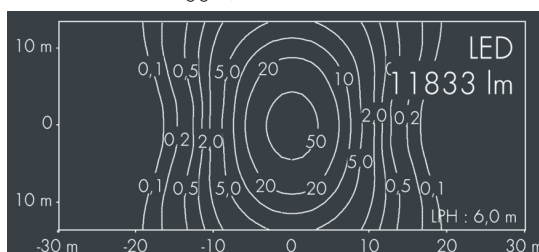

## Monospace

8 250 445 159

8 × 11,5 W, 11833 lm, 4000 K neutral white, DALI, lateral wide beam 33° / 148°

Customized solutions and modifications are possible: Special RAL, DB or NCS colours as polyester powder coat, luminaires in 2700 K and other colour temperatures and versions for high ambient temperature.

## Specification text

housing made of corrosion-resistant die-cast aluminum AlSi12, polyester powder coated by high-quality and UV-stabilized coating process, Colour: black RAL 7021, all exterior parts are stainless steel, tempered high efficiency safety glass, anti-reflective coating from 1 side, dark screenprint, silicon gasket, closure with 4 stainless steel screws, with pole top fitter for 2 luminaires for poles Ø 60/76 mm, 3 M8 grub screws, tilt range: 7°, cable gland: M20, with 2x 8 m cable Ho5RN-F5G1, connecting terminal: 5 pole, highly efficient metallized PC reflector, integral driver (DALI), CRI > 80, 3 SCDM, service life L80/B20 > 50.000 h, Beam angle (FWHM): 33° / 148°, luminous flux: 11833 lm, wattage: 92 W, delivered lumens 129 lm/W, protection type IP67, protection class I, impact resistance IK08, windage area 0,063 m², dimensions (L×H×W): 924 × 67 × 308 mm, weight 9.7 kg

## Specification

Wattage	92 W	Beam angle (FWHM)	33° / 148°
Delivered lumens	129 lm/W	Housing colour	black RAL 7021
Light source	LED 4000 K	Power supply cable	Ø 5 – 14 mm
Color Rendering Index	CRI > 80	Protection type	IP67
Colour tolerance	3 SCDM	Protection class	I
Lifetime ta 25° C	L80/B20 > 50.000 h	Impact resistance	IK08
Control gear	DALI	Windage area	0,063m²
Input voltage AC	220 – 240 V	Dimensions	924 × 67 × 308 mm
Input voltage DC	220 – 240 V	Weight	9,70 kg
Voltage protection	4 kV L/N   2 kV L/PE	Max. ambient temperature ta	35°
Luminaires per B16A / C16A	43 / 73		