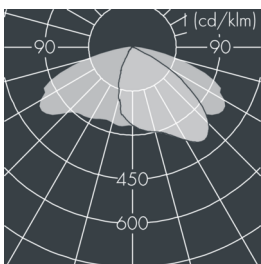

Monospace

8 250 356 159

4 × 11,5 W, 5635 lm, 3000 K warm white, DALI, lateral wide beam 33° / 148°

Customized solutions and modifications are possible: Special RAL, DB or NCS colours as polyester powder coat, luminaires in 2700 K and other colour temperatures and versions for high ambient temperature.

Specification text

housing made of corrosion-resistant die-cast aluminum AlSi12, polyester powder coated by high-quality and UV-stabilized coating process, Colour: silver grey, all exterior parts are stainless steel, tempered high efficiency safety glass, anti-reflective coating from 1 side, dark screenprint, silicon gasket, closure with 4 stainless steel screws, with pole top fitter for 1 luminaire for poles Ø 60/76 mm, 3 M8 grub screws, tilt range: 7°, cable gland: M20, with 8 m cable Ho5RN-F5G1, connecting terminal: 5 pole, highly efficient metallized PC reflector, integral driver (DALI), CRI > 80, 3 SCDM, service life L80/B20 > 50.000 h, Beam angle (FWHM): 33° / 148°, luminous flux: 5635 lm, wattage: 46 W, delivered lumens 122 lm/W, protection type IP67, protection class I, impact resistance IK08, windage area 0,063 m², dimensions (L×H×W): 362 × 67 × 308 mm, weight 5,1 kg

IP67 IK08

Specification

Wattage	46 W	Beam angle (FWHM)	33° / 148°
Delivered lumens	122 lm/W	Housing colour	silver grey
Light source	LED 3000 K	Power supply cable	Ø 5 – 14 mm
Color Rendering Index	CRI > 80	Protection type	IP67
Colour tolerance	3 SCDM	Protection class	I
Lifetime ta 25° C	L80/B20 > 50.000 h	Impact resistance	IK08
Control gear	DALI	Windage area	0,063m ²
Input voltage AC	220 – 240 V	Dimensions	362 × 67 × 308 mm
Input voltage DC	220 – 240 V	Weight	5,10 kg
Voltage protection	4 kV L/N 2 kV L/PE	Max. ambient temperature ta	35°
Luminaires per B16A / C16A	43 / 73		