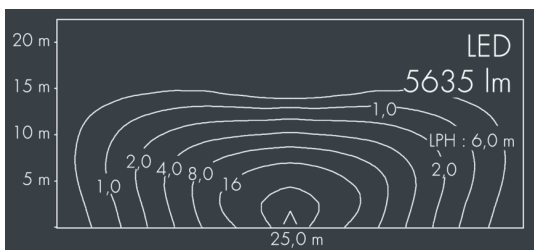

Monospace

8 250 356 159

4 × 11,5 W, 5635 lm, 3000 K warm white, DALI, lateral wide beam 33° / 148°

Customized solutions and modifications are possible: Special RAL, DB or NCS colours as polyester powder coat, luminaires in 2700 K and other colour temperatures and versions for high ambient temperature.

Specification text

housing made of corrosion-resistant die-cast aluminum AlSi12, polyester powder coated by high-quality and UV-stabilized coating process, Colour: silver grey, all exterior parts are stainless steel, tempered high efficiency safety glass, anti-reflective coating from 1 side, dark screenprint, silicon gasket, closure with 4 stainless steel screws, with pole top fitter for 1 luminaire for poles Ø 60/76 mm, 3 M8 grub screws, tilt range: 7°, cable gland: M20, with 8 m cable Ho5RN-F5G1, connecting terminal: 5 pole, highly efficient metallized PC reflector, integral driver (DALI), CRI > 80, 3 SCDM, service life L80/B20 > 50.000 h, Beam angle (FWHM): 33° / 148°, luminous flux: 5635 lm, wattage: 46 W, delivered lumens 122 lm/W, protection type IP67, protection class I, impact resistance IK08, windage area 0,063 m², dimensions (L×H×W): 362 × 67 × 308 mm, weight 5,1 kg

IP67 IK08

Specification

Wattage	46 W	Beam angle (FWHM)	33° / 148°
Delivered lumens	122 lm/W	Housing colour	silver grey
Light source	LED 3000 K	Power supply cable	Ø 5 – 14 mm
Color Rendering Index	CRI > 80	Protection type	IP67
Colour tolerance	3 SCDM	Protection class	I
Lifetime ta 25° C	L80/B20 > 50.000 h	Impact resistance	IK08
Control gear	DALI	Windage area	0,063m ²
Input voltage AC	220 – 240 V	Dimensions	362 × 67 × 308 mm
Input voltage DC	220 – 240 V	Weight	5,10 kg
Voltage protection	4 kV L/N 2 kV L/PE	Max. ambient temperature ta	35°
Luminaires per B16A / C16A	43 / 73		