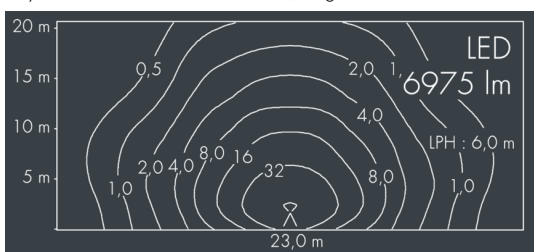

## Monospace

8 250 355 089

54 W, 6975 lm, 4000 K neutral white,  
asymmetrical wide beam 60° / 138°

Customized solutions and modifications are possible: Special RAL, DB or NCS colours as polyester powder coat, luminaires in 2700 K and other colour temperatures and versions for high ambient temperature.

## Specification text

housing made of corrosion-resistant die-cast aluminum AlSi12, polyester powder coated by high-quality and UV-stabilized coating process, Colour: silver grey, all exterior parts are stainless steel, tempered high efficiency safety glass, anti-reflective coating from 1 side, dark screenprint, silicon gasket, closure with 4 stainless steel screws, with pole top fitter for 1 luminaire for poles Ø 60/76 mm, 3 M8 grub screws, tilt range: 7°, cable gland: M20, with 8 m cable Ho5RN-F3G1, connecting terminal: 3 pole, highly efficient metallized PC reflector, integral control gear, CRI > 80, 3 SCDM, service life L80/B20 > 50.000 h, Beam angle (FWHM): 60° / 138°, luminous flux: 6975 lm, wattage: 54 W, delivered lumens 129 lm/W, protection type IP67, protection class I, impact resistance IK08, windage area 0,063 m<sup>2</sup>, dimensions (L×H×W): 362 × 67 × 308 mm, weight 5,1 kg

## Specification

Wattage	54 W	Beam angle (FWHM)	60° / 138°
Delivered lumens	129 lm/W	Housing colour	silver grey
Light source	LED 4000 K	Power supply cable	Ø 5 – 14 mm
Color Rendering Index	CRI > 80	Protection type	IP67
Colour tolerance	3 SCDM	Protection class	I
Lifetime ta 25° C	L80/B20 > 50.000 h	Impact resistance	IK08
Control gear	on / off	Windage area	0,063m <sup>2</sup>
Input voltage AC	220 – 240 V	Dimensions	362 × 67 × 308 mm
Input voltage DC	220 – 240 V	Weight	5,10 kg
Voltage protection	6 kV L/N   8 kV L/PE	Max. ambient temperature ta	35°
Luminaires per B16A / C16A	10 / 16		