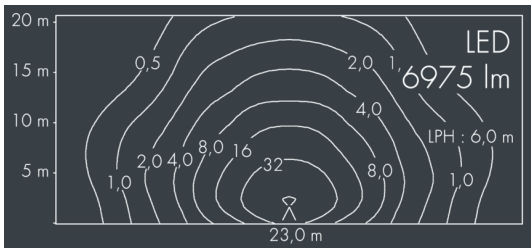

Monospace

8 250 345 189

54 W, 6975 lm, 4000 K neutral white, DALI, asymmetrical wide beam 60° / 138°

Customized solutions and modifications are possible: Special RAL, DB or NCS colours as polyester powder coat, luminaires in 2700 K and other colour temperatures and versions for high ambient temperature.

Specification text

housing made of corrosion-resistant die-cast aluminum AlSi12, polyester powder coated by high-quality and UV-stabilized coating process, Colour: black RAL 7021, all exterior parts are stainless steel, tempered high efficiency safety glass, anti-reflective coating from 1 side, dark screenprint, silicon gasket, closure with 4 stainless steel screws, with pole top fitter for 1 luminaire for poles Ø 60/76 mm, 3 M8 grub screws, tilt range: 7°, cable gland: M20, with 8 m cable Ho5RN-F5G1, connecting terminal: 5 pole, highly efficient metallized PC reflector, integral driver (DALI), CRI > 80, 3 SCDM, service life L80/B20 > 50.000 h, Beam angle (FWHM): 60° / 138°, luminous flux: 6975 lm, wattage: 54 W, delivered lumens 129 lm/W, protection type IP67, protection class I, impact resistance IK08, windage area 0,063 m², dimensions (L×H×W): 362 × 67 × 308 mm, weight 5.1 kg

Specification

| | | | |
|-----------------------|--------------------|-----------------------------|---------------------|
| Wattage | 54 W | Beam angle (FWHM) | 60° / 138° |
| Delivered lumens | 129 lm/W | Housing colour | black RAL 7021 |
| Light source | LED 4000 K | Power supply cable | Ø 5 – 14 mm |
| Color Rendering Index | CRI > 80 | Protection type | IP67 |
| Colour tolerance | 3 SCDM | Protection class | I |
| Lifetime ta 25° C | L80/B20 > 50.000 h | Impact resistance | IK08 |
| Control gear | DALI | Windage area | 0,063m ² |
| | | Dimensions | 362 × 67 × 308 mm |
| | | Weight | 5,10 kg |
| | | Max. ambient temperature ta | 35° |