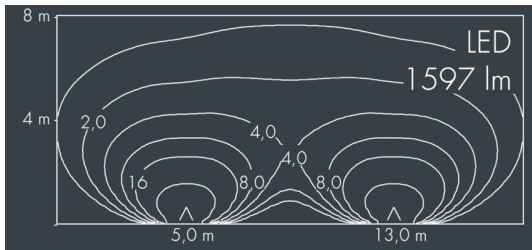

Monoline 2

8 781 765 009

6 × 4,7 W, 1 597 lm, 4000 K neutral white,
wall washer 32° / 128°

Customized solutions and modifications are possible: Special RAL, DB or NCS colours as polyester powder coat, luminaires in 2700 K and other colour temperatures and versions for high ambient temperature.

Specification text

housing made of corrosion-resistant die-cast aluminum AlSi12, polyester powder coated by high-quality and UV-stabilized coating process, Colour: white RAL 9002, all exterior parts are stainless steel, tempered safety glass, anti-reflective coating from 1 side, with partial frosting for uniform light diffraction and dark silk-print, silicon gasket, closure with 4 stainless steel screws, mounting plate: 2 drilled holes Ø 7 mm, spacing 45 mm, tilt range: 180°, cable gland: M20, connecting terminal: 3 pole, highly efficient optics made of transparent thermoplastic for precise lighting tasks, integral driver (AC/DC), CRI > 80, max 3 SDCM, service life L80/B20 > 50.000 h, Beam angle (FWHM): 32° / 128°, luminous flux: 1 597 lm, wattage: 28 W, delivered lumens 57 lm/W, protection type IP65, protection class I, impact resistance IK08, windage area 0,037 m², dimensions (L×H×W): 472 × 50 × 62 mm, weight 2.3 kg

Specification

Wattage	28 W	Beam angle (FWHM)	32° / 128°
Delivered lumens	57 lm/W	Housing colour	white RAL 9002
Light source	LED 4000 K	Power supply cable	Ø 6 – 13 mm
Color Rendering Index	CRI > 80	Protection type	IP65
Colour tolerance	max 3 SDCM	Protection class	I
Lifetime ta 25° C	L80/B20 > 50.000 h	Impact resistance	IK08
Control gear	on / off	Windage area	0,037m ²
Input voltage AC	220 – 240 V	Dimensions	472 × 50 × 62 mm
Input voltage DC	200 – 240 V	Weight	2,30 kg
Voltage protection	2 kV L/N 2 kV L/PE	Max. ambient temperature ta	35°
Luminaires per B16A / C16A	50 / 85		