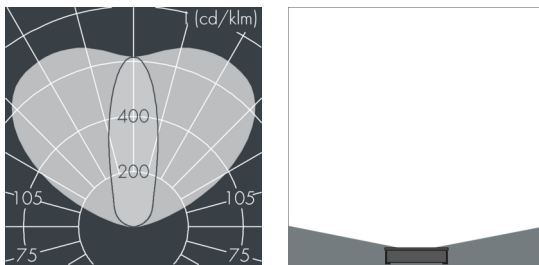

Monoline 2

8 781 765 009

6 × 4,7 W, 1 597 lm, 4000 K neutral white,
wall washer 32° / 128°

Customized solutions and modifications are possible: Special RAL, DB or NCS colours as polyester powder coat, luminaires in 2700 K and other colour temperatures and versions for high ambient temperature.

Specification text

housing made of corrosion-resistant die-cast aluminum AlSi12, polyester powder coated by high-quality and UV-stabilized coating process, Colour: white RAL 9002, all exterior parts are stainless steel, tempered safety glass, anti-reflective coating from 1 side, with partial frosting for uniform light diffraction and dark silk-print, silicon gasket, closure with 4 stainless steel screws, mounting plate: 2 drilled holes Ø 7 mm, spacing 45 mm, tilt range: 180°, cable gland: M20, connecting terminal: 3 pole, highly efficient optics made of transparent thermoplastic for precise lighting tasks, integral driver (AC/DC), CRI > 80, max 3 SDCM, service life L80/B20 > 50.000 h, Beam angle (FWHM): 32° / 128°, luminous flux: 1 597 lm, wattage: 28 W, delivered lumens 57 lm/W, protection type IP65, protection class I, impact resistance IK08, windage area 0,037 m², dimensions (L×H×W): 472 × 50 × 62 mm, weight 2.3 kg

Specification

Wattage	28 W	Beam angle (FWHM)	32° / 128°
Delivered lumens	57 lm/W	Housing colour	white RAL 9002
Light source	LED 4000 K	Power supply cable	Ø 6 – 13 mm
Color Rendering Index	CRI > 80	Protection type	IP65
Colour tolerance	max 3 SDCM	Protection class	I
Lifetime ta 25° C	L80/B20 > 50.000 h	Impact resistance	IK08
Control gear	on / off	Windage area	0,037m ²
Input voltage AC	220 – 240 V	Dimensions	472 × 50 × 62 mm
Input voltage DC	200 – 240 V	Weight	2,30 kg
Voltage protection	2 kV L/N 2 kV L/PE	Max. ambient temperature ta	35°
Luminaires per B16A / C16A	50 / 85		