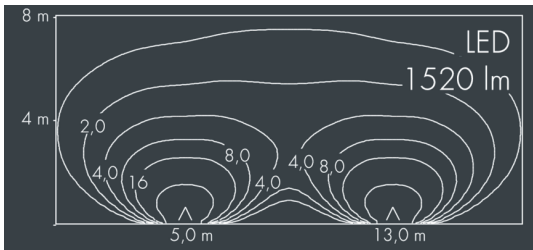

Monoline 2

8 781 746 009

6 × 4,7 W, 1521 lm, 3000 K warm white,
wall washer 32° / 128°

Customized solutions and modifications are possible: Special RAL, DB or NCS colours as polyester powder coat, luminaires in 2700 K and other colour temperatures and versions for high ambient temperature.

Specification text

housing made of corrosion-resistant die-cast aluminum AlSi12, polyester powder coated by high-quality and UV-stabilized coating process, Colour: black RAL 7021, all exterior parts are stainless steel, tempered safety glass, anti-reflective coating from 1 side, with partial frosting for uniform light diffraction and dark silk-print, silicon gasket, closure with 4 stainless steel screws, mounting plate: 2 drilled holes Ø 7 mm, spacing 45 mm, tilt range: 180°, cable gland: M20, connecting terminal: 3 pole, highly efficient optics made of transparent thermoplastic for precise lighting tasks, integral driver (AC/DC), CRI > 80, max 3 SDCM, service life L80/B20 > 50.000 h, Beam angle (FWHM): 32° / 128°, luminous flux: 1521 lm, wattage: 28 W, delivered lumens 54 lm/W, protection type IP65, protection class I, impact resistance IK08, windage area 0,037 m², dimensions (L×H×W): 472 × 50 × 62 mm, weight 2.3 kg

Wattage	28 W	Beam angle (FWHM)	32° / 128°
Delivered lumens	54 lm/W	Housing colour	black RAL 7021
Light source	LED 3000 K	Power supply cable	Ø 6 – 13 mm
Color Rendering Index	CRI > 80	Protection type	IP65
Colour tolerance	max 3 SDCM	Protection class	I
Lifetime ta 25° C	L80/B20 > 50.000 h	Impact resistance	IK08
Control gear	on / off	Windage area	0,037m ²
Input voltage AC	220 – 240 V	Dimensions	472 × 50 × 62 mm
Input voltage DC	200 – 240 V	Weight	2,30 kg
Voltage protection	2 kV L/N 2 kV L/PE	Max. ambient temperature ta	35°
Luminaires per B16A / C16A	50 / 85		