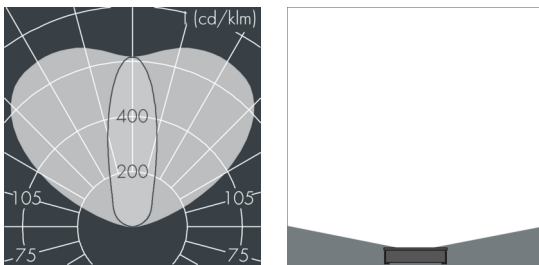

Monoline 2

8 781 746 009

6 × 4,7 W, 1521 lm, 3000 K warm white,
wall washer 32° / 128°

Customized solutions and modifications are possible: Special RAL, DB or NCS colours as polyester powder coat, luminaires in 2700 K and other colour temperatures and versions for high ambient temperature.

Specification text

housing made of corrosion-resistant die-cast aluminum AlSi12, polyester powder coated by high-quality and UV-stabilized coating process, Colour: black RAL 7021, all exterior parts are stainless steel, tempered safety glass, anti-reflective coating from 1 side, with partial frosting for uniform light diffraction and dark silk-print, silicon gasket, closure with 4 stainless steel screws, mounting plate: 2 drilled holes Ø 7 mm, spacing 45 mm, tilt range: 180°, cable gland: M20, connecting terminal: 3 pole, highly efficient optics made of transparent thermoplastic for precise lighting tasks, integral driver (AC/DC), CRI > 80, max 3 SDCM, service life L80/B20 > 50.000 h, Beam angle (FWHM): 32° / 128°, luminous flux: 1521 lm, wattage: 28 W, delivered lumens 54 lm/W, protection type IP65, protection class I, impact resistance IK08, windage area 0,037 m², dimensions (L×H×W): 472 × 50 × 62 mm, weight 2.3 kg

Wattage	28 W	Beam angle (FWHM)	32° / 128°
Delivered lumens	54 lm/W	Housing colour	black RAL 7021
Light source	LED 3000 K	Power supply cable	Ø 6 – 13 mm
Color Rendering Index	CRI > 80	Protection type	IP65
Colour tolerance	max 3 SDCM	Protection class	I
Lifetime ta 25° C	L80/B20 > 50.000 h	Impact resistance	IK08
Control gear	on / off	Windage area	0,037m ²
Input voltage AC	220 – 240 V	Dimensions	472 × 50 × 62 mm
Input voltage DC	200 – 240 V	Weight	2,30 kg
Voltage protection	2 kV L/N 2 kV L/PE	Max. ambient temperature ta	35°
Luminaires per B16A / C16A	50 / 85		