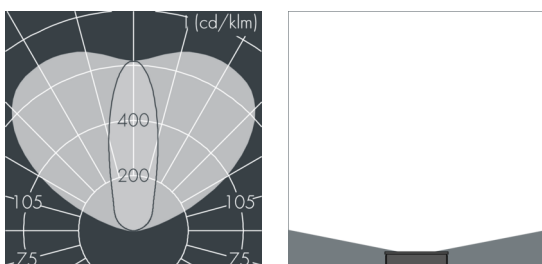

Monoline 2

8 781 156 109

6 × 4,7 W, 1521 lm, 3000 K warm white, DALI, wall washer 32° / 128°

Customized solutions and modifications are possible: Special RAL, DB or NCS colours as polyester powder coat, luminaires in 2700 K and other colour temperatures and versions for high ambient temperature.

Specification text

housing made of corrosion-resistant die-cast aluminum AlSi12, polyester powder coated by high-quality and UV-stabilized coating process, Colour: silver grey, all exterior parts are stainless steel, tempered safety glass, anti-reflective coating from 1 side, with partial frosting for uniform light diffraction and dark silk-print, silicon gasket, closure with 4 stainless steel screws, wall bracket: 2 drilled holes Ø 7 mm, spacing 35 mm, tilt range: 180°, cable gland: M20, connecting terminal: 5 pole, highly efficient optics made of transparent thermoplastic for precise lighting tasks, integral driver (DALI), CRI > 80, max 3 SDCM, service life L80/B20 > 50.000 h, Beam angle (FWHM): 32° / 128°, luminous flux: 1521 lm, wattage: 28 W, delivered lumens 54 lm/W, protection type IP65, protection class I, impact resistance IK08, windage area 0,032 m², dimensions (L×H×W): 472 × 50 × 62 mm, weight 2.1 kg

Wattage	28 W	Beam angle (FWHM)	32° / 128°
Delivered lumens	54 lm/W	Housing colour	silver grey
Light source	LED 3000 K	Power supply cable	Ø 6 – 13 mm
Color Rendering Index	CRI > 80	Protection type	IP65
Colour tolerance	max 3 SDCM	Protection class	I
Lifetime ta 25° C	L80/B20 > 50.000 h	Impact resistance	IK08
Control gear	DALI	Windage area	0,032m²
Input voltage AC	220 – 240 V	Dimensions	472 × 50 × 62 mm
Input voltage DC	220 – 240 V	Weight	2,10 kg
Voltage protection	2 kV L/N 4 kV L/PE	Max. ambient temperature ta	35°
Luminaires per B16A / C16A	50 / 85		