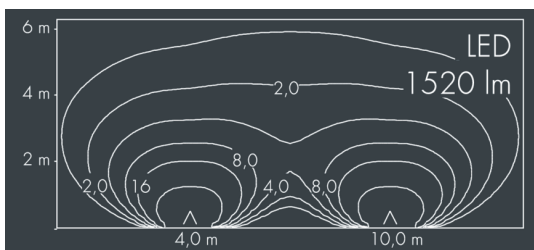

Monoline 2

8 781 156 109

6 × 4,7 W, 1521 lm, 3000 K warm white, DALI, wall washer 32° / 128°

Customized solutions and modifications are possible: Special RAL, DB or NCS colours as polyester powder coat, luminaires in 2700 K and other colour temperatures and versions for high ambient temperature.

Specification text

housing made of corrosion-resistant die-cast aluminum AlSi12, polyester powder coated by high-quality and UV-stabilized coating process, Colour: silver grey, all exterior parts are stainless steel, tempered safety glass, anti-reflective coating from 1 side, with partial frosting for uniform light diffraction and dark silk-print, silicon gasket, closure with 4 stainless steel screws, wall bracket: 2 drilled holes Ø 7 mm, spacing 35 mm, tilt range: 180°, cable gland: M20, connecting terminal: 5 pole, highly efficient optics made of transparent thermoplastic for precise lighting tasks, integral driver (DALI), CRI > 80, max 3 SDCM, service life L80/B20 > 50.000 h, Beam angle (FWHM): 32° / 128°, luminous flux: 1521 lm, wattage: 28 W, delivered lumens 54 lm/W, protection type IP65, protection class I, impact resistance IK08, windage area 0,032 m², dimensions (L×H×W): 472 × 50 × 62 mm, weight 2.1 kg

Wattage	28 W	Beam angle (FWHM)	32° / 128°
Delivered lumens	54 lm/W	Housing colour	silver grey
Light source	LED 3000 K	Power supply cable	Ø 6 – 13 mm
Color Rendering Index	CRI > 80	Protection type	IP65
Colour tolerance	max 3 SDCM	Protection class	I
Lifetime ta 25° C	L80/B20 > 50.000 h	Impact resistance	IK08
Control gear	DALI	Windage area	0,032m²
Input voltage AC	220 – 240 V	Dimensions	472 × 50 × 62 mm
Input voltage DC	220 – 240 V	Weight	2,10 kg
Voltage protection	2 kV L/N 4 kV L/PE	Max. ambient temperature ta	35°
Luminaires per B16A / C16A	50 / 85		