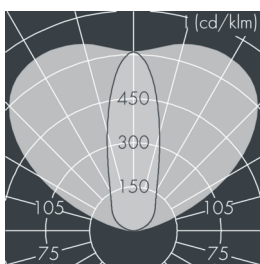

Monoline 1

8 780 156 109

4 × 2,5 W, 597 lm, 3000 K warm white, DALI, wall washer 34° / 126°

Customized solutions and modifications are possible: Special RAL, DB or NCS colours as polyester powder coat, luminaires in 2700 K and other colour temperatures and versions for high ambient temperature.

Specification text

housing made of corrosion-resistant die-cast aluminum AlSi12, polyester powder coated by high-quality and UV-stabilized coating process, Colour: silver grey, all exterior parts are stainless steel, tempered safety glass, anti-reflective coating from 1 side, with partial frosting for uniform light diffraction and dark silk-print, silicon gasket, closure with 4 stainless steel screws, wall bracket: 2 drilled holes Ø 7 mm, spacing 35 mm, tilt range: 180°, cable gland: M20, connecting terminal: 5 pole, highly efficient optics made of transparent thermoplastic for precise lighting tasks, integral driver (DALI), CRI > 80, max 3 SDCM, service life L80/B20 > 50.000 h, Beam angle (FWHM): 34° / 126°, luminous flux: 597 lm, wattage: 10 W, delivered lumens 60 lm/W, protection type IP65, protection class I, impact resistance IK08, windage area 0,016 m², dimensions (L×H×W): 222 × 50 × 62 mm, weight 1.4 kg

The modular luminaire design makes the replacement of components possible. The product meets the demands of the applicable EU guidelines and product safety regulations and bears the CE mark.

IP65 IK08

Specification

Wattage	10 W	Beam angle (FWHM)	34° / 126°
Delivered lumens	60 lm/W	Housing colour	silver grey
Light source	LED 3000 K	Power supply cable	Ø 6 – 13 mm
Color Rendering Index	CRI > 80	Protection type	IP65
Colour tolerance	max 3 SDCM	Protection class	I
Lifetime ta 25° C	L80/B20 > 50.000 h	Impact resistance	IK08
Control gear	DALI	Windage area	0,016m²
Input voltage AC	220 – 240 V	Dimensions	222 × 50 × 62 mm
Input voltage DC	220 – 240 V	Weight	1,40 kg
Voltage protection	2 kV L/N | 4 kV L/PE	Max. ambient temperature ta	40°
Luminaires per B16A / C16A	50 / 50