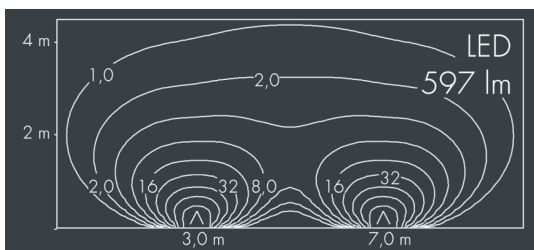

Monoline 1

8 780 156 109

4 × 2,5 W, 597 lm, 3000 K warm white, DALI, wall washer 34° / 126°

Customized solutions and modifications are possible: Special RAL, DB or NCS colours as polyester powder coat, luminaires in 2700 K and other colour temperatures and versions for high ambient temperature.

Specification text

housing made of corrosion-resistant die-cast aluminum AlSi12, polyester powder coated by high-quality and UV-stabilized coating process, Colour: silver grey, all exterior parts are stainless steel, tempered safety glass, anti-reflective coating from 1 side, with partial frosting for uniform light diffraction and dark silk-print, silicon gasket, closure with 4 stainless steel screws, wall bracket: 2 drilled holes Ø 7 mm, spacing 35 mm, tilt range: 180°, cable gland: M20, connecting terminal: 5 pole, highly efficient optics made of transparent thermoplastic for precise lighting tasks, integral driver (DALI), CRI > 80, max 3 SDCM, service life L80/B20 > 50.000 h, Beam angle (FWHM): 34° / 126°, luminous flux: 597 lm, wattage: 10 W, delivered lumens 60 lm/W, protection type IP65, protection class I, impact resistance IK08, windage area 0,016 m², dimensions (L×H×W): 222 × 50 × 62 mm, weight 1.4 kg

Wattage	10 W	Beam angle (FWHM)	34° / 126°
Delivered lumens	60 lm/W	Housing colour	silver grey
Light source	LED 3000 K	Power supply cable	Ø 6 – 13 mm
Color Rendering Index	CRI > 80	Protection type	IP65
Colour tolerance	max 3 SDCM	Protection class	I
Lifetime ta 25° C	L80/B20 > 50.000 h	Impact resistance	IK08
Control gear	DALI	Windage area	0,016m ²
Input voltage AC	220 – 240 V	Dimensions	222 × 50 × 62 mm
Input voltage DC	220 – 240 V	Weight	1,40 kg
Voltage protection	2 kV L/N 4 kV L/PE	Max. ambient temperature ta	40°
Luminaires per B16A / C16A	50 / 50		