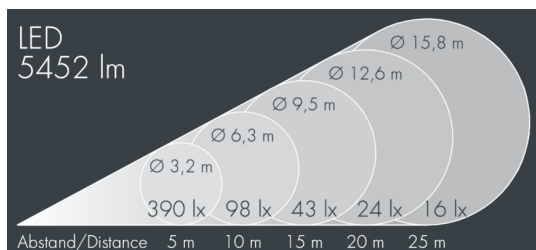

## MonoFlood 4

8 204 255 149

13 × 7,5 W, 5452 lm, 4000 K neutral white, DALI, medium wide beam 35°

Customized solutions and modifications are possible: Special RAL, DB or NCS colours as polyester powder coat, luminaires in 2700 K and other colour temperatures and versions for high ambient temperature.

## Specification text

housing made of corrosion-resistant die-cast aluminum AlSi12, polyester powder coated by high-quality and UV-stabilized coating process, Colour: silver grey, all exterior parts are stainless steel, tempered safety glass, anti-reflective coating from 1 side, dark screenprint, silicon gasket, closure with 4 stainless steel screws, for installation on poles Ø 60 - 100 mm, tiltable base made of powder coated aluminum, 2 drilled holes Ø 9 mm, spacing 95 mm, 1 centre hole Ø 13.5 mm, tilt range: 90°, 360° adjustable, cable gland: M20, connecting terminal: 5 pole, precise PMMA optics, integral driver (DALI), CRI > 80, max 3 SDCM, service life L90/B10 > 50.000 h, Beam angle (FWHM): 35°, luminous flux: 5452 lm, wattage: 98 W, delivered lumens 56 lm/W, protection type IP67, protection class I, impact resistance IK10, windage area 0,048 m<sup>2</sup>, dimensions (L×H×W): 250 × 176 × 250 mm, weight 6.9 kg

## Specification

Wattage	98 W	Beam angle (FWHM)	35°
Delivered lumens	56 lm/W	Housing colour	silver grey
Light source	LED 4000 K	Power supply cable	Ø 6 – 13 mm
Color Rendering Index	CRI > 80	Protection type	IP67
Colour tolerance	max 3 SDCM	Protection class	I
Lifetime ta 25° C	L90/B10 > 50.000 h	Impact resistance	IK10
Control gear	DALI	Windage area	0,048m <sup>2</sup>
Input voltage AC	100 – 280 V	Dimensions	250 × 176 × 250 mm
Input voltage DC	140 – 380 V	Weight	6,90 kg
Voltage protection	4 kV L/N   10 kV L/PE	Max. ambient temperature ta	35°