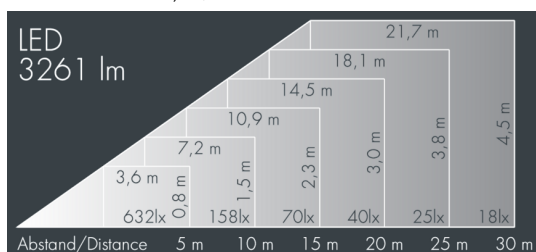

### Monoflood 3

8 203 265 039

9 × 6 W, 3261 lm, 4000 K neutral white,  
linear, horizontal 9° / 40°

Customized solutions and modifications are possible: Special RAL, DB or NCS colours as polyester powder coat, luminaires in 2700 K and other colour temperatures and versions for high ambient temperature.

### Specification text

housing made of corrosion-resistant die-cast aluminum AlSi12, polyester powder coated by high-quality and UV-stabilized coating process, Colour: white RAL 9002, all exterior parts are stainless steel, tempered safety glass, anti-reflective coating from 1 side, dark screenprint, silicon gasket, closure with 4 stainless steel screws, for installation on poles Ø 60 - 100 mm, tiltable base made of powder coated aluminum, 2 drilled holes Ø 9 mm, spacing 95 mm, 1 centre hole Ø 13.5 mm, tilt range: 90°, 360° adjustable, cable gland: M20, connecting terminal: 3 pole, precise PMMA optics, integral driver (AC/DC), CRI > 80, max 2 SDCM, service life L90/B10 > 50.000 h, Beam angle (FWHM): 9° / 40°, luminous flux: 3261 lm, wattage: 54 W, delivered lumens 60 lm/W, protection type IP67, protection class I, impact resistance IK10, windage area 0,034 m<sup>2</sup>, dimensions (L×H×W): 200 × 156 × 200 mm, weight 4.7 kg

### Specification

Wattage	54 W	Beam angle (FWHM)	9° / 40°
Delivered lumens	60 lm/W	Housing colour	white RAL 9002
Light source	LED 4000 K	Protection type	IP67
Color Rendering Index	CRI > 80	Protection class	I
Colour tolerance	max 2 SDCM	Impact resistance	IK10
Lifetime ta 25° C	L90/B10 > 50.000 h	Windage area	0,034m <sup>2</sup>
Control gear	on / off	Dimensions	200 × 156 × 200 mm
Input voltage AC	220 – 240 V	Weight	4,70 kg
Input voltage DC	220 – 240 V	Max. ambient temperature ta	35°
Voltage protection	2 kV L/N   4 kV L/PE		
Luminaires per B16A / C16A	10 / 16		