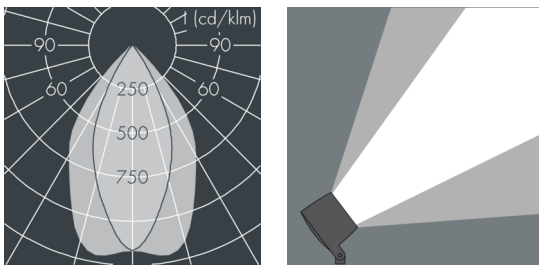

Monoflood 3

8 203 256 069

52 W, 5092 lm, 3000 K warm white,
axially symmetrical, narrow beam 45° / 69°

Customized solutions and modifications are possible: Special RAL, DB or NCS colours as polyester powder coat, luminaires in 2700 K and other colour temperatures and versions for high ambient temperature.

Specification text

housing made of corrosion-resistant die-cast aluminum AlSi12, polyester powder coated by high-quality and UV-stabilized coating process, Colour: silver grey, all exterior parts are stainless steel, tempered safety glass, anti-reflective coating from 1 side, dark screenprint, silicon gasket, closure with 4 stainless steel screws, for installation on poles \varnothing 60 - 100 mm, tiltable base made of powder coated aluminum, 2 drilled holes \varnothing 9 mm, spacing 95 mm, 1 centre hole \varnothing 13.5 mm, tilt range: 90°, 360° adjustable, cable gland: M20, connecting terminal: 3 pole, highly efficient aluminum reflector, integral driver (AC/DC), CRI > 85, 2 SCDM, service life $L_{90}/B_{10} > 50.000$ h, Beam angle (FWHM): 45° / 69°, luminous flux: 5092 lm, wattage: 52 W, delivered lumens 98 lm/W, protection type IP67, protection class I, impact resistance IK10, windage area 0,034 m², dimensions (L×H×W): 200 × 156 × 200 mm, weight 4.4 kg

Specification

Wattage	52 W	Beam angle (FWHM)	45° / 69°
Delivered lumens	98 lm/W	Housing colour	silver grey
Light source	LED 3000 K	Protection type	IP67
Color Rendering Index	CRI > 85	Protection class	I
Colour tolerance	2 SCDM	Impact resistance	IK10
Lifetime ta 25° C	$L_{90}/B_{10} > 50.000$ h	Windage area	0,034m ²
Control gear	on / off	Dimensions	200 × 156 × 200 mm
Input voltage AC	220 – 240 V	Weight	4,40 kg
Input voltage DC	220 – 240 V	Max. ambient temperature ta	30°
Luminaires per B16A / C16A	30 / 51		