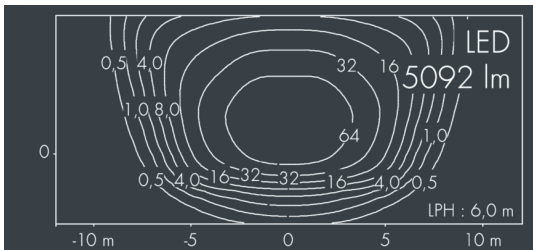

Monoflood 3

8 203 256 069

52 W, 5092 lm, 3000 K warm white,
axially symmetrical, narrow beam 45° / 69°

Customized solutions and modifications are possible: Special RAL, DB or NCS colours as polyester powder coat, luminaires in 2700 K and other colour temperatures and versions for high ambient temperature.

Specification text

housing made of corrosion-resistant die-cast aluminum AlSi12, polyester powder coated by high-quality and UV-stabilized coating process, Colour: silver grey, all exterior parts are stainless steel, tempered safety glass, anti-reflective coating from 1 side, dark screenprint, silicon gasket, closure with 4 stainless steel screws, for installation on poles \varnothing 60 - 100 mm, tiltable base made of powder coated aluminum, 2 drilled holes \varnothing 9 mm, spacing 95 mm, 1 centre hole \varnothing 13.5 mm, tilt range: 90°, 360° adjustable, cable gland: M20, connecting terminal: 3 pole, highly efficient aluminum reflector, integral driver (AC/DC), CRI > 85, 2 SCDM, service life $L_{90}/B_{10} > 50.000$ h, Beam angle (FWHM): 45° / 69°, luminous flux: 5092 lm, wattage: 52 W, delivered lumens 98 lm/W, protection type IP67, protection class I, impact resistance IK10, windage area 0,034 m², dimensions (L×H×W): 200 × 156 × 200 mm, weight 4.4 kg

Specification

Wattage	52 W	Beam angle (FWHM)	45° / 69°
Delivered lumens	98 lm/W	Housing colour	silver grey
Light source	LED 3000 K	Protection type	IP67
Color Rendering Index	CRI > 85	Protection class	I
Colour tolerance	2 SCDM	Impact resistance	IK10
Lifetime ta 25° C	$L_{90}/B_{10} > 50.000$ h	Windage area	0,034m ²
Control gear	on / off	Dimensions	200 × 156 × 200 mm
Input voltage AC	220 – 240 V	Weight	4,40 kg
Input voltage DC	220 – 240 V	Max. ambient temperature ta	30°
Luminaires per B16A / C16A	30 / 51		