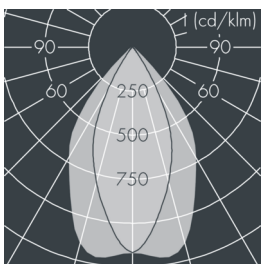

### Monoflood 3

8 203 065 169

52 W, 5347 lm, 4000 K neutral white, DALI, axially symmetrical, narrow beam 45° / 69°

Customized solutions and modifications are possible: Special RAL, DB or NCS colours as polyester powder coat, luminaires in 2700 K and other colour temperatures and versions for high ambient temperature.

### Specification text

housing made of corrosion-resistant die-cast aluminum AlSi12, polyester powder coated by high-quality and UV-stabilized coating process, Colour: white RAL 9002, all exterior parts are stainless steel, tempered safety glass, anti-reflective coating from 1 side, dark screenprint, silicon gasket, closure with 4 stainless steel screws, mounting bracket: 2 drilled holes  $\varnothing$  7 mm, spacing 30 - 40 mm, 1 centre hole  $\varnothing$  17 mm, tilt range: 180°, cable gland: M20, connecting terminal: 5 pole, highly efficient aluminum reflector, integral driver (DALI), CRI > 85, 2 SCDM, service life  $L_{90}/B_{10}$  > 50.000 h, Beam angle (FWHM): 45° / 69°, luminous flux: 5347 lm, wattage: 52 W, delivered lumens 103 lm/W, protection type IP67, protection class I, impact resistance IK10, windage area 0,032 m<sup>2</sup>, dimensions (LxHxW): 200 x 156 x 200 mm, weight 4.2 kg

### Specification

Wattage	52 W	Beam angle (FWHM)	45° / 69°
Delivered lumens	103 lm/W	Housing colour	white RAL 9002
Light source	LED 4000 K	Power supply cable	$\varnothing$ 6 - 13 mm
Color Rendering Index	CRI > 85	Protection type	IP67
Colour tolerance	2 SCDM	Protection class	I
Lifetime ta 25° C	$L_{90}/B_{10}$ > 50.000 h	Impact resistance	IK10
Control gear	DALI	Windage area	0,032m <sup>2</sup>
Input voltage AC	220 - 240 V	Dimensions	200 x 156 x 200 mm
Input voltage DC	220 - 240 V	Weight	4,20 kg
Voltage protection	3 kV L/N   4 kV L/PE	Max. ambient temperature ta	30°
Luminaires per B16A / C16A	30 / 51		