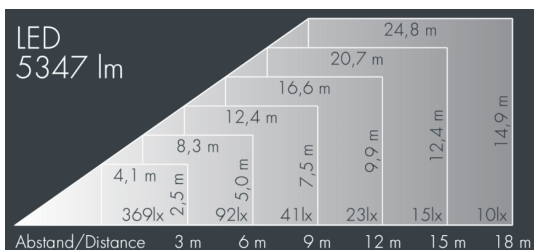

### Monoflood 3

8 203 065 169

52 W, 5347 lm, 4000 K neutral white, DALI, axially symmetrical, narrow beam 45° / 69°

Customized solutions and modifications are possible: Special RAL, DB or NCS colours as polyester powder coat, luminaires in 2700 K and other colour temperatures and versions for high ambient temperature.

### Specification text

housing made of corrosion-resistant die-cast aluminum AlSi12, polyester powder coated by high-quality and UV-stabilized coating process, Colour: white RAL 9002, all exterior parts are stainless steel, tempered safety glass, anti-reflective coating from 1 side, dark screenprint, silicon gasket, closure with 4 stainless steel screws, mounting bracket: 2 drilled holes  $\varnothing$  7 mm, spacing 30 - 40 mm, 1 centre hole  $\varnothing$  17 mm, tilt range: 180°, cable gland: M20, connecting terminal: 5 pole, highly efficient aluminum reflector, integral driver (DALI), CRI > 85, 2 SCDM, service life  $L_{90}/B_{10}$  > 50.000 h, Beam angle (FWHM): 45° / 69°, luminous flux: 5347 lm, wattage: 52 W, delivered lumens 103 lm/W, protection type IP67, protection class I, impact resistance IK10, windage area 0,032 m<sup>2</sup>, dimensions (LxHxW): 200 x 156 x 200 mm, weight 4.2 kg

### Specification

Wattage	52 W	Beam angle (FWHM)	45° / 69°
Delivered lumens	103 lm/W	Housing colour	white RAL 9002
Light source	LED 4000 K	Power supply cable	$\varnothing$ 6 - 13 mm
Color Rendering Index	CRI > 85	Protection type	IP67
Colour tolerance	2 SCDM	Protection class	I
Lifetime ta 25° C	$L_{90}/B_{10}$ > 50.000 h	Impact resistance	IK10
Control gear	DALI	Windage area	0,032m <sup>2</sup>
Input voltage AC	220 - 240 V	Dimensions	200 x 156 x 200 mm
Input voltage DC	220 - 240 V	Weight	4,20 kg
Voltage protection	3 kV L/N   4 kV L/PE	Max. ambient temperature ta	30°
Luminaires per B16A / C16A	30 / 51		