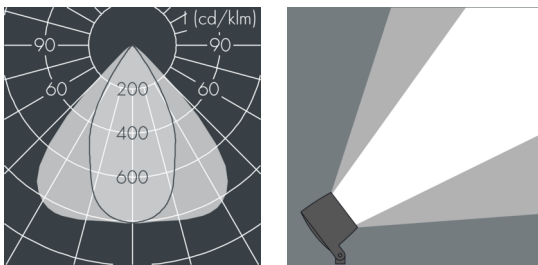

## Monoflood 2

8 202 046 069

28 W, 2884 lm, 3000 K warm white,  
axially symmetrical, narrow beam 55° / 86°

Customized solutions and modifications are possible: Special RAL, DB or NCS colours as polyester powder coat, luminaires in 2700 K and other colour temperatures and versions for high ambient temperature.

## Specification text

housing made of corrosion-resistant die-cast aluminum AlSi12, polyester powder coated by high-quality and UV-stabilized coating process, Colour: black RAL 7021, all exterior parts are stainless steel, tempered safety glass, anti-reflective coating from 1 side, dark screenprint, silicon gasket, closure with 4 stainless steel screws, mounting bracket: 2 drilled holes  $\varnothing$  7 mm, spacing 30 - 40 mm, 1 centre hole  $\varnothing$  17 mm, tilt range: 180°, cable gland: M16, connecting terminal: 3 pole, highly efficient aluminum reflector, integral driver (AC/DC), CRI > 85, 2 SCDM, service life  $L_{90/B_{10}} > 50.000$  h, Beam angle (FWHM): 55° / 86°, luminous flux: 2884 lm, wattage: 28 W, delivered lumens 103 lm/W, protection type IP67, protection class I, impact resistance IK09, windage area 0,026 m<sup>2</sup>, dimensions (LxHxW): 165 x 137 x 165 mm, weight 2.8 kg

## Specification

Wattage	28 W	Beam angle (FWHM)	55° / 86°
Delivered lumens	103 lm/W	Housing colour	black RAL 7021
Light source	LED 3000 K	Protection type	IP67
Color Rendering Index	CRI > 85	Protection class	I
Colour tolerance	2 SCDM	Impact resistance	IK09
Lifetime ta 25° C	$L_{90/B_{10}} > 50.000$ h	Windage area	0,026m <sup>2</sup>
Control gear	on / off	Dimensions	165 x 137 x 165 mm
Input voltage AC	220 – 240 V	Weight	2,80 kg
Input voltage DC	195 – 255 V	Max. ambient temperature ta	35°
Voltage protection	4 kV L/N   2 kV L/PE		
Luminaires per B16A / C16A	44 / 74		