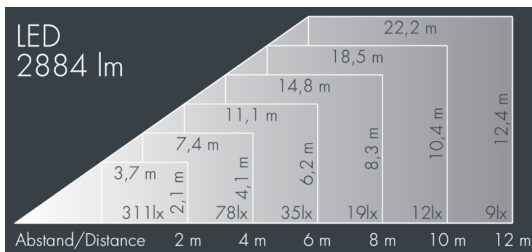

## Monoflood 2

8 202 046 069

28 W, 2884 lm, 3000 K warm white,  
axially symmetrical, narrow beam 55° / 86°

Customized solutions and modifications are possible: Special RAL, DB or NCS colours as polyester powder coat, luminaires in 2700 K and other colour temperatures and versions for high ambient temperature.

## Specification text

housing made of corrosion-resistant die-cast aluminum AlSi12, polyester powder coated by high-quality and UV-stabilized coating process, Colour: black RAL 7021, all exterior parts are stainless steel, tempered safety glass, anti-reflective coating from 1 side, dark screenprint, silicon gasket, closure with 4 stainless steel screws, mounting bracket: 2 drilled holes  $\varnothing$  7 mm, spacing 30 - 40 mm, 1 centre hole  $\varnothing$  17 mm, tilt range: 180°, cable gland: M16, connecting terminal: 3 pole, highly efficient aluminum reflector, integral driver (AC/DC), CRI > 85, 2 SCDM, service life  $L_{90/B_{10}} > 50.000$  h, Beam angle (FWHM): 55° / 86°, luminous flux: 2884 lm, wattage: 28 W, delivered lumens 103 lm/W, protection type IP67, protection class I, impact resistance IK09, windage area 0,026 m<sup>2</sup>, dimensions (LxHxW): 165 x 137 x 165 mm, weight 2.8 kg

## Specification

Wattage	28 W	Beam angle (FWHM)	55° / 86°
Delivered lumens	103 lm/W	Housing colour	black RAL 7021
Light source	LED 3000 K	Protection type	IP67
Color Rendering Index	CRI > 85	Protection class	I
Colour tolerance	2 SCDM	Impact resistance	IK09
Lifetime ta 25° C	$L_{90/B_{10}} > 50.000$ h	Windage area	0,026m <sup>2</sup>
Control gear	on / off	Dimensions	165 x 137 x 165 mm
Input voltage AC	220 – 240 V	Weight	2,80 kg
Input voltage DC	195 – 255 V	Max. ambient temperature ta	35°
Voltage protection	4 kV L/N   2 kV L/PE		
Luminaires per B16A / C16A	44 / 74		