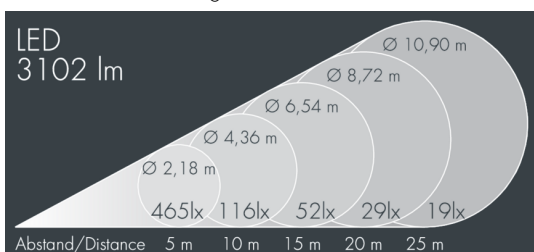

Monocube 4

8 264 265 049

16 × 2,3 W, 3102 lm, 4000 K neutral white, medium wide beam 25°

Customized solutions and modifications are possible: Special RAL, DB or NCS colours as polyester powder coat, luminaires in 2700 K and other colour temperatures and versions for high ambient temperature.

Specification text

housing made of corrosion-resistant die-cast aluminum AlSi12, polyester powder coated by high-quality and UV-stabilized coating process, Colour: white RAL 9002, all exterior parts are stainless steel, tempered safety glass, anti-reflective coating from 1 side, dark screenprint, silicon gasket, closure with 4 stainless steel screws, for installation on poles \varnothing 60 - 100 mm, tiltable base made of powder coated aluminum, 2 drilled holes \varnothing 9 mm, spacing 95 mm, 1 centre hole \varnothing 13.5 mm, tilt range: 90°, 360° adjustable, cable gland: M20, connecting terminal: 3 pole, precise PMMA optics, integral driver (AC/DC), CRI > 80, max 2 SDCM, service life L90/B10 > 50.000 h, Beam angle (FWHM): 25°, luminous flux: 3102 lm, wattage: 37 W, delivered lumens 84 lm/W, protection type IP65, protection class I, impact resistance IK08, windage area 0,022 m², dimensions (L×H×W): 152 × 120 × 152 mm, weight 2.4 kg

Specification

Wattage	37 W	Beam angle (FWHM)	25°
Delivered lumens	84 lm/W	Housing colour	white RAL 9002
Light source	LED 4000 K	Power supply cable	\varnothing 6 – 13 mm
Color Rendering Index	CRI > 80	Protection type	IP65
Colour tolerance	max 2 SDCM	Protection class	I
Lifetime ta 25° C	L90/B10 > 50.000 h	Impact resistance	IK08
Control gear	on / off	Windage area	0,022m ²
Input voltage AC	220 – 240 V	Dimensions	152 × 120 × 152 mm
Input voltage DC	220 – 240 V	Weight	2,40 kg
Voltage protection	4 kV L/N 2 kV L/PE	Max. ambient temperature ta	35°
Luminaires per B16A / C16A	23 / 39		