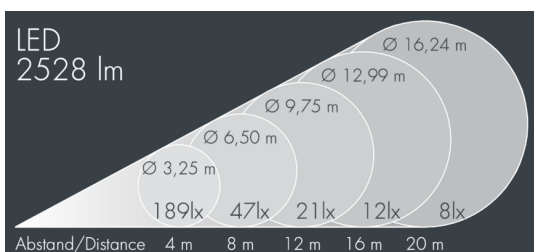

Monocube 4

8 264 256 059

16 × 2,3 W, 2528 lm, 3000 K warm white, wide beam 44°

Customized solutions and modifications are possible: Special RAL, DB or NCS colours as polyester powder coat, luminaires in 2700 K and other colour temperatures and versions for high ambient temperature.

Specification text

housing made of corrosion-resistant die-cast aluminum AlSi12, polyester powder coated by high-quality and UV-stabilized coating process, Colour: silver grey, all exterior parts are stainless steel, tempered safety glass, anti-reflective coating from 1 side, dark screenprint, silicon gasket, closure with 4 stainless steel screws, for installation on poles \varnothing 60 - 100 mm, tiltable base made of powder coated aluminum, 2 drilled holes \varnothing 9 mm, spacing 95 mm, 1 centre hole \varnothing 13,5 mm, tilt range: 90°, 360° adjustable, cable gland: M20, connecting terminal: 3 pole, precise PMMA optics, integral driver (AC/DC), CRI > 80, max 2 SDCM, service life L90/B10 > 50.000 h, Beam angle (FWHM): 44°, luminous flux: 2528 lm, wattage: 37 W, delivered lumens 68 lm/W, protection type IP65, protection class I, impact resistance IK08, windage area 0,022 m², dimensions (L×H×W): 152 × 120 × 152 mm, weight 2.4 kg

Wattage	37 W	Beam angle (FWHM)	44°
Delivered lumens	68 lm/W	Housing colour	silver grey
Light source	LED 3000 K	Power supply cable	\varnothing 6 – 13 mm
Color Rendering Index	CRI > 80	Protection type	IP65
Colour tolerance	max 2 SDCM	Protection class	I
Lifetime ta 25° C	L90/B10 > 50.000 h	Impact resistance	IK08
Control gear	on / off	Windage area	0,022m ²
Input voltage AC	220 – 240 V	Dimensions	152 × 120 × 152 mm
Input voltage DC	220 – 240 V	Weight	2,40 kg
Voltage protection	4 kV L/N 2 kV L/PE	Max. ambient temperature ta	35°
Luminaires per B16A / C16A	23 / 39		