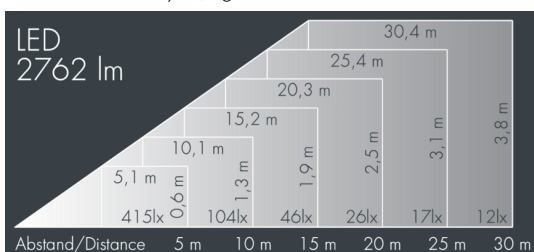

Monocube 4

8 264 256 039

16 × 2,3 W, 2762 lm, 3000 K warm white,
linear, horizontal 7° / 54°

Customized solutions and modifications are possible: Special RAL, DB or NCS colours as polyester powder coat, luminaires in 2700 K and other colour temperatures and versions for high ambient temperature.

Specification text

housing made of corrosion-resistant die-cast aluminum AlSi12, polyester powder coated by high-quality and UV-stabilized coating process, Colour: silver grey, all exterior parts are stainless steel, tempered safety glass, anti-reflective coating from 1 side, dark screenprint, silicon gasket, closure with 4 stainless steel screws, for installation on poles Ø 60 - 100 mm, tiltable base made of powder coated aluminum, 2 drilled holes Ø 9 mm, spacing 95 mm, 1 centre hole Ø 13.5 mm, tilt range: 90°, 360° adjustable, cable gland: M20, connecting terminal: 3 pole, precise PMMA optics, integral driver (AC/DC), CRI > 80, max 2 SDCM, service life L90/B10 > 50.000 h, Beam angle (FWHM): 7° / 54°, luminous flux: 2762 lm, wattage: 37 W, delivered lumens 75 lm/W, protection type IP65, protection class I, impact resistance IK08, windage area 0,022 m², dimensions (L×H×W): 152 × 120 × 152 mm, weight 2.4 kg

Wattage	37 W	Beam angle (FWHM)	7° / 54°
Delivered lumens	75 lm/W	Housing colour	silver grey
Light source	LED 3000 K	Power supply cable	Ø 6 – 13 mm
Color Rendering Index	CRI > 80	Protection type	IP65
Colour tolerance	max 2 SDCM	Protection class	I
Lifetime ta 25° C	L90/B10 > 50.000 h	Impact resistance	IK08
Control gear	on / off	Windage area	0,022m²
Input voltage AC	220 – 240 V	Dimensions	152 × 120 × 152 mm
Input voltage DC	220 – 240 V	Weight	2,40 kg
Voltage protection	4 kV L/N 2 kV L/PE	Max. ambient temperature ta	35°
Luminaires per B16A / C16A	23 / 39		