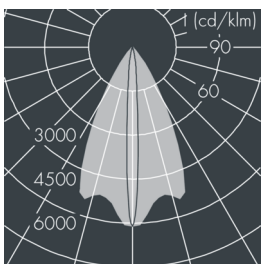

Monocube 4

8 264 256 039

16 × 2,3 W, 2762 lm, 3000 K warm white,
linear, horizontal 7° / 54°

Customized solutions and modifications are possible: Special RAL, DB or NCS colours as polyester powder coat, luminaires in 2700 K and other colour temperatures and versions for high ambient temperature.

Specification text

housing made of corrosion-resistant die-cast aluminum AlSi12, polyester powder coated by high-quality and UV-stabilized coating process, Colour: silver grey, all exterior parts are stainless steel, tempered safety glass, anti-reflective coating from 1 side, dark screenprint, silicon gasket, closure with 4 stainless steel screws, for installation on poles Ø 60 - 100 mm, tiltable base made of powder coated aluminum, 2 drilled holes Ø 9 mm, spacing 95 mm, 1 centre hole Ø 13.5 mm, tilt range: 90°, 360° adjustable, cable gland: M20, connecting terminal: 3 pole, precise PMMA optics, integral driver (AC/DC), CRI > 80, max 2 SDCM, service life L90/B10 > 50.000 h, Beam angle (FWHM): 7° / 54°, luminous flux: 2762 lm, wattage: 37 W, delivered lumens 75 lm/W, protection type IP65, protection class I, impact resistance IK08, windage area 0,022 m², dimensions (L×H×W): 152 × 120 × 152 mm, weight 2.4 kg

Wattage	37 W	Beam angle (FWHM)	7° / 54°
Delivered lumens	75 lm/W	Housing colour	silver grey
Light source	LED 3000 K	Power supply cable	Ø 6 – 13 mm
Color Rendering Index	CRI > 80	Protection type	IP65
Colour tolerance	max 2 SDCM	Protection class	I
Lifetime ta 25° C	L90/B10 > 50.000 h	Impact resistance	IK08
Control gear	on / off	Windage area	0,022m²
Input voltage AC	220 – 240 V	Dimensions	152 × 120 × 152 mm
Input voltage DC	220 – 240 V	Weight	2,40 kg
Voltage protection	4 kV L/N 2 kV L/PE	Max. ambient temperature ta	35°
Luminaires per B16A / C16A	23 / 39		