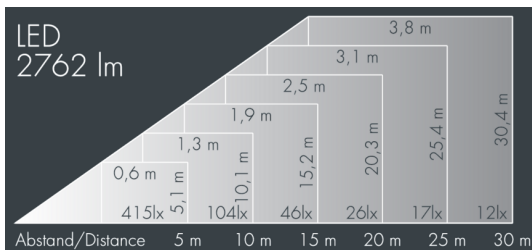

## Monocube 4

8 264 256 029

16 × 2,3 W, 2762 lm, 3000 K warm white,  
linear, vertical 54° / 7°

Customized solutions and modifications are possible: Special RAL, DB or NCS colours as polyester powder coat, luminaires in 2700 K and other colour temperatures and versions for high ambient temperature.

## Specification text

housing made of corrosion-resistant die-cast aluminum AlSi12, polyester powder coated by high-quality and UV-stabilized coating process, Colour: silver grey, all exterior parts are stainless steel, tempered safety glass, anti-reflective coating from 1 side, dark screenprint, silicon gasket, closure with 4 stainless steel screws, for installation on poles Ø 60 - 100 mm, tiltable base made of powder coated aluminum, 2 drilled holes Ø 9 mm, spacing 95 mm, 1 centre hole Ø 13.5 mm, tilt range: 90°, 360° adjustable, cable gland: M20, connecting terminal: 3 pole, precise PMMA optics, integral driver (AC/DC), CRI > 80, max 2 SDCM, service life L90/B10 > 50.000 h, Beam angle (FWHM): 54° / 7°, luminous flux: 2762 lm, wattage: 37 W, delivered lumens 75 lm/W, protection type IP65, protection class I, impact resistance IK08, windage area 0,022 m<sup>2</sup>, dimensions (L×H×W): 152 × 120 × 152 mm, weight 2.4 kg

## Specification

Wattage	37 W	Beam angle (FWHM)	54° / 7°
Delivered lumens	75 lm/W	Housing colour	silver grey
Light source	LED 3000 K	Power supply cable	Ø 6 – 13 mm
Color Rendering Index	CRI > 80	Protection type	IP65
Colour tolerance	max 2 SDCM	Protection class	I
Lifetime ta 25° C	L90/B10 > 50.000 h	Impact resistance	IK08
Control gear	on / off	Windage area	0,022m <sup>2</sup>
Input voltage AC	220 – 240 V	Dimensions	152 × 120 × 152 mm
Input voltage DC	220 – 240 V	Weight	2,40 kg
Voltage protection	4 kV L/N   2 kV L/PE	Max. ambient temperature ta	35°
Luminaires per B16A / C16A	23 / 39		