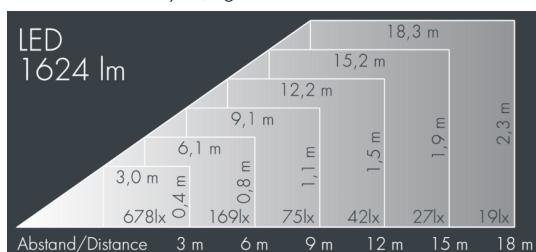

Monocube 3

8 263 256 139

9 × 2,5 W, 1624 lm, 3000 K warm white, DALI, linear, horizontal 7° / 54°

Customized solutions and modifications are possible: Special RAL, DB or NCS colours as polyester powder coat, luminaires in 2700 K and other colour temperatures and versions for high ambient temperature.

Specification text

housing made of corrosion-resistant die-cast aluminum AlSi12, polyester powder coated by high-quality and UV-stabilized coating process, Colour: silver grey, all exterior parts are stainless steel, tempered safety glass, anti-reflective coating from 1 side, dark screenprint, silicon gasket, closure with 4 stainless steel screws, for installation on poles Ø 60 - 100 mm, tiltable base made of powder coated aluminum, 2 drilled holes Ø 9 mm, spacing 95 mm, 1 centre hole Ø 13.5 mm, tilt range: 90°, 360° adjustable, cable gland: M20, connecting terminal: 5 pole, precise PMMA optics, integral driver (DALI), CRI > 80, max 2 SDCM, service life L90/B10 > 50.000 h, Beam angle (FWHM): 7° / 54°, luminous flux: 1624 lm, wattage: 23 W, delivered lumens 71 lm/W, protection type IP65, protection class I, impact resistance IK08, windage area 0,016 m², dimensions (L×H×W): 126 × 97 × 126 mm, weight 1.8 kg

Wattage	23 W	Beam angle (FWHM)	7° / 54°
Delivered lumens	71 lm/W	Housing colour	silver grey
Light source	LED 3000 K	Power supply cable	Ø 6 – 13 mm
Color Rendering Index	CRI > 80	Protection type	IP65
Colour tolerance	max 2 SDCM	Protection class	I
Lifetime ta 25° C	L90/B10 > 50.000 h	Impact resistance	IK08
Control gear	DALI	Windage area	0,016m ²
Input voltage AC	220 – 240 V	Dimensions	126 × 97 × 126 mm
Input voltage DC	200 – 250 V	Weight	1,80 kg
Voltage protection	2 kV L/N 4 kV L/PE	Max. ambient temperature ta	30°
Luminaires per B16A / C16A	50 / 85		