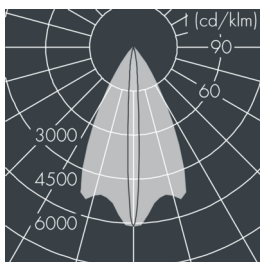

Monocube 3

8 263 256 139

9 × 2,5 W, 1624 lm, 3000 K warm white, DALI, linear, horizontal 7° / 54°

Customized solutions and modifications are possible: Special RAL, DB or NCS colours as polyester powder coat, luminaires in 2700 K and other colour temperatures and versions for high ambient temperature.

Specification text

housing made of corrosion-resistant die-cast aluminum AlSi12, polyester powder coated by high-quality and UV-stabilized coating process, Colour: silver grey, all exterior parts are stainless steel, tempered safety glass, anti-reflective coating from 1 side, dark screenprint, silicon gasket, closure with 4 stainless steel screws, for installation on poles Ø 60 - 100 mm, tiltable base made of powder coated aluminum, 2 drilled holes Ø 9 mm, spacing 95 mm, 1 centre hole Ø 13.5 mm, tilt range: 90°, 360° adjustable, cable gland: M20, connecting terminal: 5 pole, precise PMMA optics, integral driver (DALI), CRI > 80, max 2 SDCM, service life L90/B10 > 50.000 h, Beam angle (FWHM): 7° / 54°, luminous flux: 1624 lm, wattage: 23 W, delivered lumens 71 lm/W, protection type IP65, protection class I, impact resistance IK08, windage area 0,016 m², dimensions (L×H×W): 126 × 97 × 126 mm, weight 1.8 kg

Wattage	23 W	Beam angle (FWHM)	7° / 54°
Delivered lumens	71 lm/W	Housing colour	silver grey
Light source	LED 3000 K	Power supply cable	Ø 6 – 13 mm
Color Rendering Index	CRI > 80	Protection type	IP65
Colour tolerance	max 2 SDCM	Protection class	I
Lifetime ta 25° C	L90/B10 > 50.000 h	Impact resistance	IK08
Control gear	DALI	Windage area	0,016m ²
Input voltage AC	220 – 240 V	Dimensions	126 × 97 × 126 mm
Input voltage DC	200 – 250 V	Weight	1,80 kg
Voltage protection	2 kV L/N 4 kV L/PE	Max. ambient temperature ta	30°
Luminaires per B16A / C16A	50 / 85		