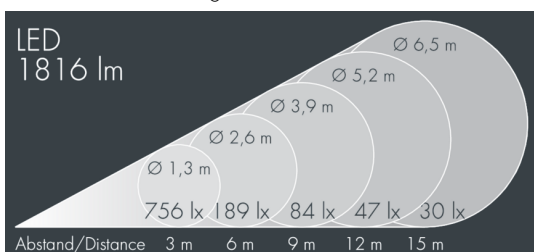

## Monocube 3

8 263 245 349

9 × 2,5 W, 1816 lm, 4000 K neutral white, Casambi, medium wide beam 25°

Customized solutions and modifications are possible: Special RAL, DB or NCS colours as polyester powder coat, luminaires in 2700 K and other colour temperatures and versions for high ambient temperature.

## Specification text

housing made of corrosion-resistant die-cast aluminum AlSi12, polyester powder coated by high-quality and UV-stabilized coating process, Colour: black RAL 7021, all exterior parts are stainless steel, tempered safety glass, anti-reflective coating from 1 side, dark screenprint, silicon gasket, closure with 4 stainless steel screws, for installation on poles Ø 60 - 100 mm, tiltable base made of powder coated aluminum, 2 drilled holes Ø 9 mm, spacing 95 mm, 1 centre hole Ø 13.5 mm, tilt range: 90°, 360° adjustable, cable gland: M20, connecting terminal: 3 pole, precise PMMA optics, integral driver (Casambi), CRI > 80, max 2 SDCM, service life L90/B10 > 50.000 h, Beam angle (FWHM): 25°, luminous flux: 1816 lm, wattage: 23 W, delivered lumens 79 lm/W, protection type IP65, protection class I, impact resistance IK08, windage area 0,016 m<sup>2</sup>, dimensions (L×H×W): 126 × 97 × 126 mm, weight 1.8 kg

## Specification

Wattage	23 W	Beam angle (FWHM)	25°
Delivered lumens	79 lm/W	Housing colour	black RAL 7021
Light source	LED 4000 K	Power supply cable	Ø 6 – 13 mm
Color Rendering Index	CRI > 80	Protection type	IP65
Colour tolerance	max 2 SDCM	Protection class	I
Lifetime ta 25° C	L90/B10 > 50.000 h	Impact resistance	IK08
Control gear	Casambi	Windage area	0,016m <sup>2</sup>
Input voltage AC	220 – 240 V	Dimensions	126 × 97 × 126 mm
Input voltage DC	220 – 240 V	Weight	1,80 kg
Voltage protection	4 kV L/N   2 kV L/PE	Max. ambient temperature ta	30°
Luminaires per B16A / C16A	44 / 74		