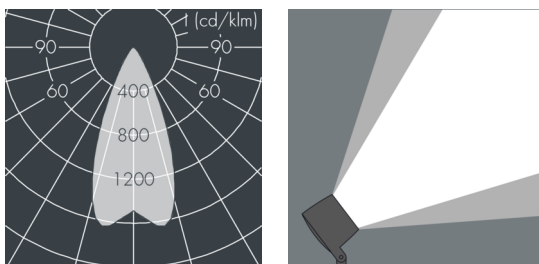

Monocube 4

8 264 255 359

16 × 2,3 W, 2654 lm, 4000 K neutral white, Casambi, wide beam 44°

Customized solutions and modifications are possible: Special RAL, DB or NCS colours as polyester powder coat, luminaires in 2700 K and other colour temperatures and versions for high ambient temperature.

Specification text

housing made of corrosion-resistant die-cast aluminum AlSi12, polyester powder coated by high-quality and UV-stabilized coating process, Colour: silver grey, all exterior parts are stainless steel, tempered safety glass, anti-reflective coating from 1 side, dark screenprint, silicon gasket, closure with 4 stainless steel screws, for installation on poles \varnothing 60 - 100 mm, tiltable base made of powder coated aluminum, 2 drilled holes \varnothing 9 mm, spacing 95 mm, 1 centre hole \varnothing 13.5 mm, tilt range: 90°, 360° adjustable, cable gland: M20, connecting terminal: 3 pole, precise PMMA optics, integral driver (Casambi), CRI > 80, max 2 SDCM, service life L90/B10 > 50.000 h, Beam angle (FWHM): 44°, luminous flux: 2654 lm, wattage: 37 W, delivered lumens 72 lm/W, protection type IP65, protection class I, impact resistance IK08, windage area 0,022 m², dimensions (L×H×W): 152 × 120 × 152 mm, weight 2.4 kg

Wattage	37 W	Beam angle (FWHM)	44°
Delivered lumens	72 lm/W	Housing colour	silver grey
Light source	LED 4000 K	Power supply cable	\varnothing 6 – 13 mm
Color Rendering Index	CRI > 80	Protection type	IP65
Colour tolerance	max 2 SDCM	Protection class	I
Lifetime ta 25° C	L90/B10 > 50.000 h	Impact resistance	IK08
Control gear	Casambi	Windage area	0,022m ²
Input voltage AC	220 – 240 V	Dimensions	152 × 120 × 152 mm
Input voltage DC	220 – 240 V	Weight	2,40 kg
Voltage protection	4 kV L/N 2 kV L/PE	Max. ambient temperature ta	35°
Luminaires per B16A / C16A	23 / 39		