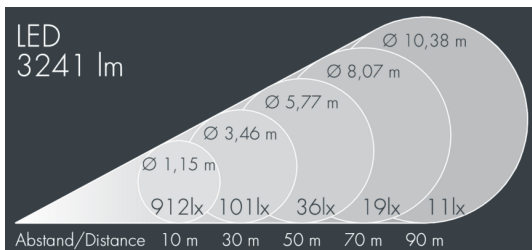

## Monocube 4

8 264 245 019

16 × 2,3 W, 3241 lm, 4000 K neutral white, narrow beam 6°

Customized solutions and modifications are possible: Special RAL, DB or NCS colours as polyester powder coat, luminaires in 2700 K and other colour temperatures and versions for high ambient temperature.

## Specification text

housing made of corrosion-resistant die-cast aluminum AlSi12, polyester powder coated by high-quality and UV-stabilized coating process, Colour: black RAL 7021, all exterior parts are stainless steel, tempered safety glass, anti-reflective coating from 1 side, dark screenprint, silicon gasket, closure with 4 stainless steel screws, for installation on poles Ø 60 - 100 mm, tiltable base made of powder coated aluminum, 2 drilled holes Ø 9 mm, spacing 95 mm, 1 centre hole Ø 13,5 mm, tilt range: 90°, 360° adjustable, cable gland: M20, connecting terminal: 3 pole, precise PMMA optics, integral driver (AC/DC), CRI > 80, max 2 SDCM, service life L90/B10 > 50.000 h, Beam angle (FWHM): 6°, luminous flux: 3241 lm, wattage: 37 W, delivered lumens 87 lm/W, protection type IP65, protection class I, impact resistance IK08, windage area 0,022 m<sup>2</sup>, dimensions (L×H×W): 152 × 120 × 152 mm, weight 2.4 kg

## Specification

Wattage	37 W	Beam angle (FWHM)	6°
Delivered lumens	87 lm/W	Housing colour	black RAL 7021
Light source	LED 4000 K	Power supply cable	Ø 6 – 13 mm
Color Rendering Index	CRI > 80	Protection type	IP65
Colour tolerance	max 2 SDCM	Protection class	I
Lifetime ta 25° C	L90/B10 > 50.000 h	Impact resistance	IK08
Control gear	on / off	Windage area	0,022m <sup>2</sup>
Input voltage AC	220 – 240 V	Dimensions	152 × 120 × 152 mm
Input voltage DC	220 – 240 V	Weight	2,40 kg
Voltage protection	4 kV L/N   2 kV L/PE	Max. ambient temperature ta	35°
Luminaires per B16A / C16A	23 / 39		