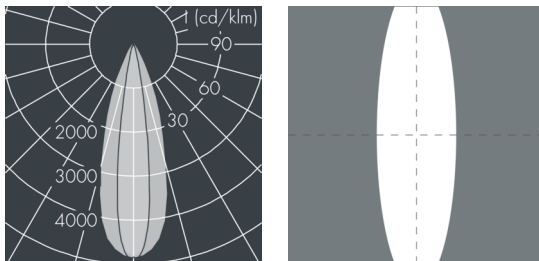

Monocube 4 RGBW

8 264 069 029

16 × 2,3 W, 1753 lm,

RGBW (3000 K) warm white, DMX,

linear, vertical 33° / 16°

Customized solutions and modifications are possible: Special RAL, DB or NCS colours as polyester powder coat, luminaires in 2700 K and other colour temperatures and versions for high ambient temperature.

Specification

| | | | |
|----------------------------|----------------------|-----------------------------|---------------------|
| Wattage | 48 W | Beam angle (FWHM) | 33° / 16° |
| Delivered lumens | 37 lm/W | Housing colour | white RAL 9002 |
| Light source | LED RGBW (3000 K) | Power supply cable | Ø 6 – 13 mm |
| Lifetime ta 25° C | L70/B20 > 50.000 h | Protection type | IP65 |
| Control gear | DMX | Protection class | I |
| Input voltage AC | 120 – 250 V | Impact resistance | IK08 |
| Input voltage DC | 120 – 250 V | Windage area | 0,022m ² |
| Voltage protection | 2 kV L/N 2 kV L/PE | Dimensions | 152 × 120 × 152 mm |
| Luminaires per B16A / C16A | 38 / 45 | Weight | 2,70 kg |
| | | Max. ambient temperature ta | 35° |

Specification text

housing made of corrosion-resistant die-cast aluminum AlSi12, polyester powder coated by high-quality and UV-stabilized coating process, Colour: white RAL 9002, all exterior parts are stainless steel, tempered safety glass, anti-reflective coating from 1 side, dark screenprint, silicon gasket, closure with 4 stainless steel screws, mounting bracket: 2 drilled holes Ø 7 mm, spacing 30 - 40 mm, 1 centre hole Ø 17 mm, tilt range: 180°, cable gland: 2 × M20, connecting terminal: 6 pole, precise PMMA optics, integral driver (AC/DC), service life L70/B20 > 50.000 h, Beam angle (FWHM): 33° / 16°, luminous flux: 1753 lm, wattage: 48 W, delivered lumens 37 lm/W, protection type IP65, protection class I, impact resistance IK08, windage area 0,022 m², dimensions (L×H×W): 152 × 120 × 152 mm, weight 2.7 kg