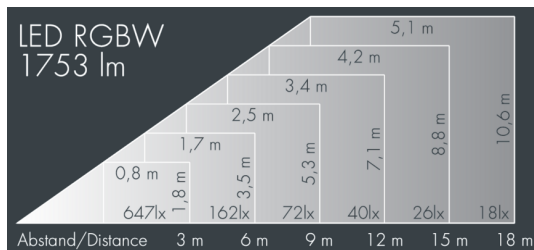

Monocube 4 RGBW

8 264 069 029

16 × 2,3 W, 1753 lm,

RGBW (3000 K) warm white, DMX,

linear, vertical 33° / 16°

Customized solutions and modifications are possible: Special RAL, DB or NCS colours as polyester powder coat, luminaires in 2700 K and other colour temperatures and versions for high ambient temperature.

Specification

| | | | |
|----------------------------|----------------------|-----------------------------|---------------------|
| Wattage | 48 W | Beam angle (FWHM) | 33° / 16° |
| Delivered lumens | 37 lm/W | Housing colour | white RAL 9002 |
| Light source | LED RGBW (3000 K) | Power supply cable | Ø 6 – 13 mm |
| Lifetime ta 25° C | L70/B20 > 50.000 h | Protection type | IP65 |
| Control gear | DMX | Protection class | I |
| Input voltage AC | 120 – 250 V | Impact resistance | IK08 |
| Input voltage DC | 120 – 250 V | Windage area | 0,022m ² |
| Voltage protection | 2 kV L/N 2 kV L/PE | Dimensions | 152 × 120 × 152 mm |
| Luminaires per B16A / C16A | 38 / 45 | Weight | 2,70 kg |
| | | Max. ambient temperature ta | 35° |

Specification text

housing made of corrosion-resistant die-cast aluminum AlSi12, polyester powder coated by high-quality and UV-stabilized coating process, Colour: white RAL 9002, all exterior parts are stainless steel, tempered safety glass, anti-reflective coating from 1 side, dark screenprint, silicon gasket, closure with 4 stainless steel screws, mounting bracket: 2 drilled holes Ø 7 mm, spacing 30 - 40 mm, 1 centre hole Ø 17 mm, tilt range: 180°, cable gland: 2 × M20, connecting terminal: 6 pole, precise PMMA optics, integral driver (AC/DC), service life L70/B20 > 50.000 h, Beam angle (FWHM): 33° / 16°, luminous flux: 1753 lm, wattage: 48 W, delivered lumens 37 lm/W, protection type IP65, protection class I, impact resistance IK08, windage area 0,022 m², dimensions (L×H×W): 152 × 120 × 152 mm, weight 2.7 kg